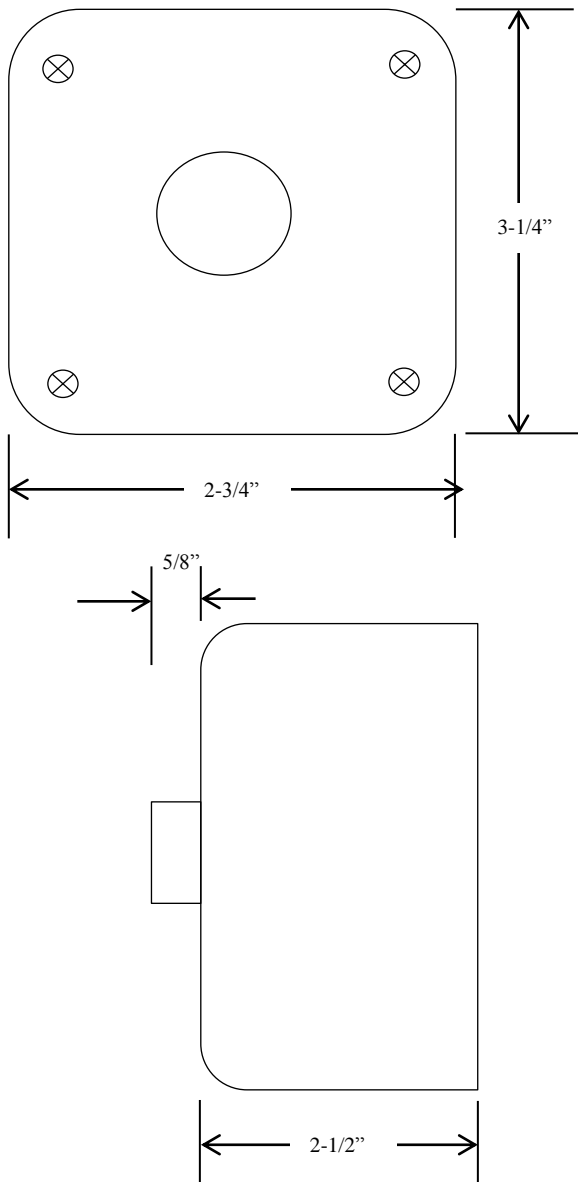

1BXT

EXTERIOR CONTROL STATION

- NEMA 3R, 4, 12
- SURFACE MOUNT
- FULLY GUARDED
- ONE BUTTON CONTROL
- BUTTON: 12 amp @ 600VAC
- DOUBLE POLE CONTACTS:
NORMALLY OPEN & NORMALLY CLOSED
- UL LISTED / CSA APPROVED

DIMENSIONS

WIRING

230 Route 206, Suite 206
Flanders, NJ 07836
(800) 942-6682 * (973) 584-6682 Fax
info@mmtcinc.com