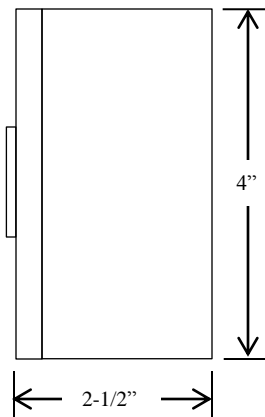

1K4X

KEYED CONTROL

- NEMA 4X
- SURFACE MOUNT
- NON-TAMPER-PROOF ROSITE ENCLOSURE
- TWO POSITION (OPEN-CLOSE)
- CENTER RETURN
- CYLINDER: MORTISE TYPE (5 PIN)
- KEYSWITCH: 15 amp @ 125/250VAC

DIMENSIONS

WIRING