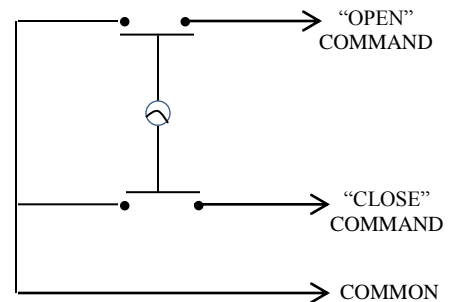

1K4X

KEYED CONTROL

- NEMA 4X
- SURFACE MOUNT
- NON-TAMPER-PROOF ROSITE ENCLOSURE
- TWO POSITION (OPEN-CLOSE)
- CENTER RETURN
- CYLINDER: MORTISE TYPE (5 PIN)
- KEYSWITCH: 15 amp @ 125/250VAC

DIMENSIONS

WIRING