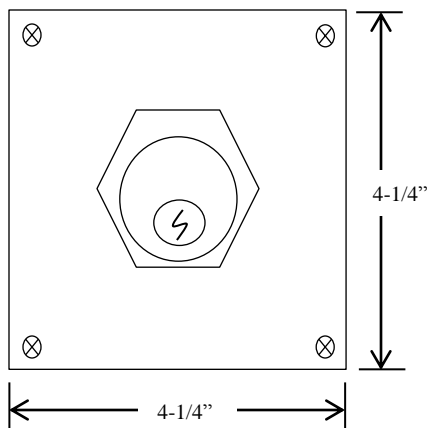

1K4X

KEYED CONTROL

- NEMA 4X
- SURFACE MOUNT
- NON-TAMPER-PROOF ROSITE ENCLOSURE
- TWO POSITION (OPEN-CLOSE)
- CENTER RETURN
- CYLINDER: MORTISE TYPE (5 PIN)
- KEYSWITCH: 15 amp @ 125/250VAC

DIMENSIONS

WIRING