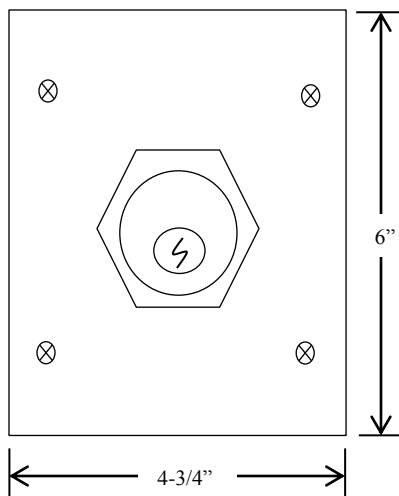

1KF KEYED CONTROL

- NEMA 1
- FLUSH MOUNT
- TWO POSITION (OPEN-CLOSE)
- CENTER RETURN
- BRUSHED ALUMINUM FACEPLATE
- CYLINDER: MORTISE TYPE (5 PIN)
1-1/8" DIAMETER X 1" LENGTH
- KEYSWITCH: 15 amp @ 125/250VAC

AVAILABLE WITH BEST CORE CYLINDER OR EQUIVALENT, SLF TYPE LARGE FORMAT EQUIVALENT, CC (CHANGEABLE CYLINDER) VERSION

DIMENSIONS

WIRING

Part of the DF Supply, Inc. family

www.GateOpenerSafety.com

(888) 378-1043