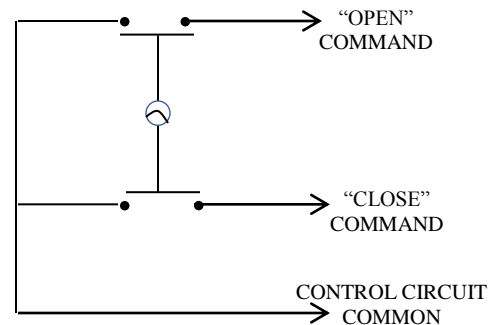

1KF KEYED CONTROL

- NEMA 1
- FLUSH MOUNT
- TWO POSITION (OPEN-CLOSE)
- CENTER RETURN
- BRUSHED ALUMINUM FACEPLATE
- CYLINDER: MORTISE TYPE (5 PIN)
1-1/8" DIAMETER X 1" LENGTH
- KEYSWITCH: 15 amp @ 125/250VAC

AVAILABLE WITH BEST CORE CYLINDER OR EQUIVALENT, SLF TYPE LARGE FORMAT EQUIVALENT, CC (CHANGEABLE CYLINDER) VERSION

DIMENSIONS

WIRING

Part of the DF Supply, Inc. family

www.GateOpenerSafety.com

(888) 378-1043