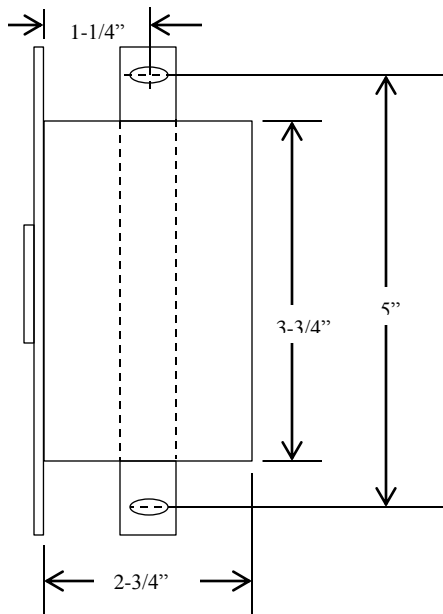

1KF KEYED CONTROL

- NEMA 1
- FLUSH MOUNT
- TWO POSITION (OPEN-CLOSE)
- CENTER RETURN
- BRUSHED ALUMINUM FACEPLATE
- CYLINDER: MORTISE TYPE (5 PIN)
1-1/8" DIAMETER X 1" LENGTH
- KEYSWITCH: 15 amp @ 125/250VAC

AVAILABLE WITH BEST CORE CYLINDER OR EQUIVALENT, SLF TYPE LARGE FORMAT EQUIVALENT, CC (CHANGEABLE CYLINDER) VERSION

DIMENSIONS

WIRING

Part of the DF Supply, Inc. family

www.GateOpenerSafety.com

(888) 378-1043