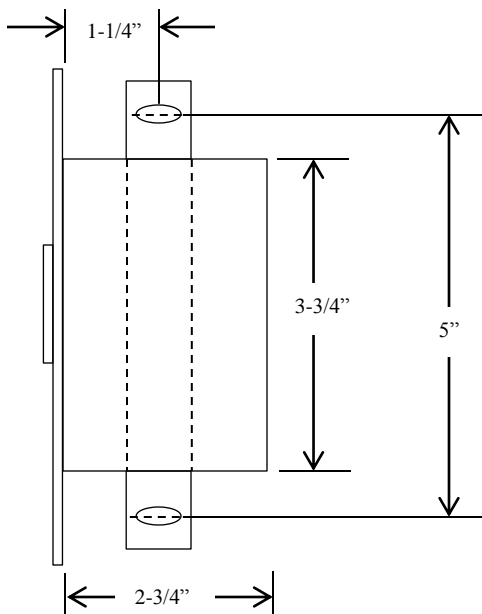

## KEYED CONTROL

- NEMA 1
- FLUSH MOUNT
- TAMPER-PROOF
- TWO POSITION (OPEN-CLOSE) WITH STOP BUTTON
- CENTER RETURN
- BRUSHED ALUMINUM FACEPLATE
- CYLINDER: MORTISE TYPE (5 PIN)  
1-1/8" DIAMETER X 1" LENGTH
- KEYSWITCH: 15 amp @ 125/250VAC

AVAILABLE WITH BEST CORE CYLINDER OR EQUIVALENT, SLF TYPE LARGE FORMAT EQUIVALENT, CC (CHANGEABLE CYLINDER) VERSION

## DIMENSIONS