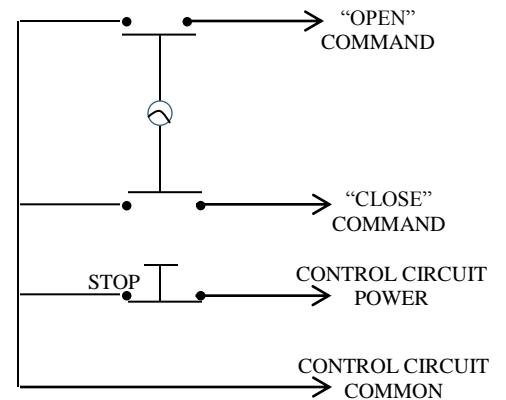

WIRING

230 Route 206, Suite 206
Flanders, NJ 07836
(800) 942-6682 * (973) 584-6682 Fax
info@mmtcinc.com