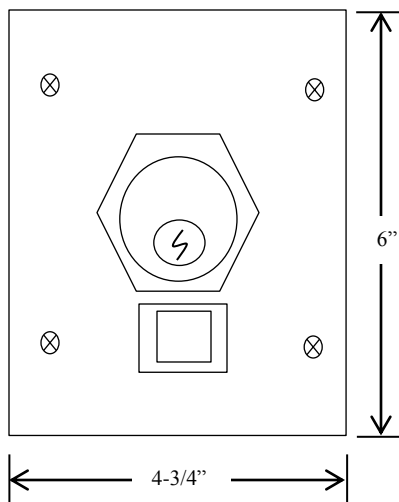

## KEYED CONTROL

- NEMA 1
- FLUSH MOUNT
- TAMPER-PROOF
- TWO POSITION (OPEN-CLOSE) WITH STOP BUTTON
- CENTER RETURN
- BRUSHED ALUMINUM FACEPLATE
- CYLINDER: MORTISE TYPE (5 PIN)  
1-1/8" DIAMETER X 1" LENGTH
- KEYSWITCH: 15 amp @ 125/250VAC

## DIMENSIONS