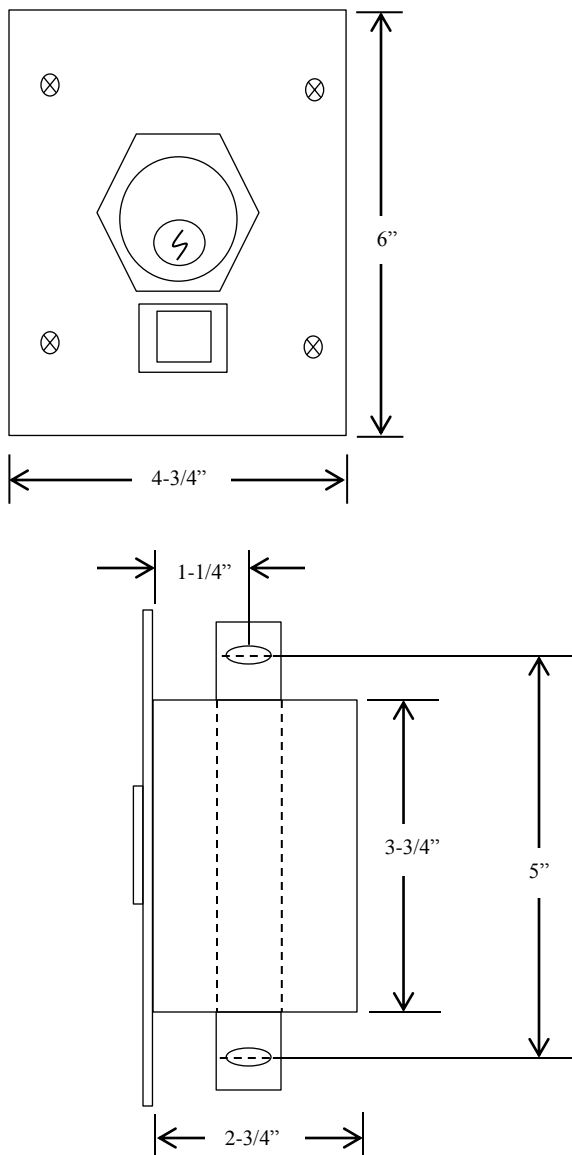

1KFS

KEYED CONTROL

- NEMA 1
- FLUSH MOUNT
- TAMPER-PROOF
- TWO POSITION (OPEN-CLOSE) WITH STOP BUTTON
- CENTER RETURN
- BRUSHED ALUMINUM FACEPLATE
- CYLINDER: MORTISE TYPE (5 PIN)
1-1/8" DIAMETER X 1" LENGTH
- KEYSWITCH: 15 amp @ 125/250VAC

AVAILABLE WITH BEST CORE CYLINDER OR EQUIVALENT, SLF TYPE LARGE FORMAT EQUIVALENT, CC (CHANGEABLE CYLINDER) VERSION

DIMENSIONS

WIRING