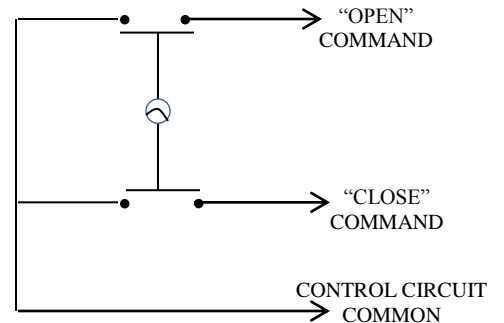

1KFX

KEYED CONTROL

- EXTERIOR FLUSH MOUNT
- TWO POSITION (OPEN-CLOSE)
- CENTER RETURN
- BRUSHED ALUMINUM FACEPLATE
- CYLINDER: MORTISE TYPE (5 PIN)
1-1/8" DIAMETER X 1" LENGTH
- KEYSWITCH: 15 amp @ 125/250VAC

AVAILABLE WITH BEST CORE CYLINDER OR EQUIVALENT, SLF TYPE LARGE FORMAT EQUIVALENT, CC (CHANGEABLE CYLINDER) VERSION

DIMENSIONS

WIRING

230 Route 206, Suite 206
 Flanders, NJ 07836
 (800) 942-6682 * (973) 584-6682 Fax
 info@mmtcinc.com