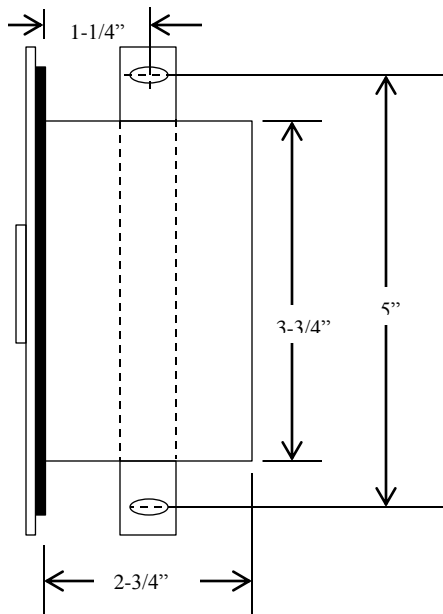

1KFX

KEYED CONTROL

- EXTERIOR FLUSH MOUNT
- TWO POSITION (OPEN-CLOSE)
- CENTER RETURN
- BRUSHED ALUMINUM FACEPLATE
- CYLINDER: MORTISE TYPE (5 PIN)
1-1/8" DIAMETER X 1" LENGTH
- KEYSWITCH: 15 amp @ 125/250VAC

AVAILABLE WITH BEST CORE CYLINDER OR EQUIVALENT, SLF TYPE LARGE FORMAT EQUIVALENT, CC (CHANGEABLE CYLINDER) VERSION

DIMENSIONS

WIRING

230 Route 206, Suite 206
 Flanders, NJ 07836
 (800) 942-6682 * (973) 584-6682 Fax
 info@mmtcinc.com