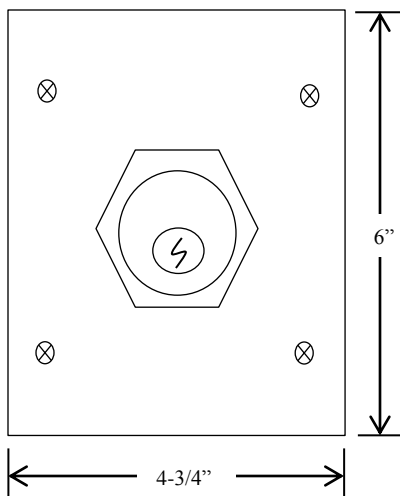

1KFX

KEYED CONTROL

- EXTERIOR FLUSH MOUNT
- TWO POSITION (OPEN-CLOSE)
- CENTER RETURN
- BRUSHED ALUMINUM FACEPLATE
- CYLINDER: MORTISE TYPE (5 PIN)
1-1/8" DIAMETER X 1" LENGTH
- KEYSWITCH: 15 amp @ 125/250VAC

AVAILABLE WITH BEST CORE CYLINDER OR EQUIVALENT, SLF TYPE LARGE FORMAT EQUIVALENT, CC (CHANGEABLE CYLINDER) VERSION

DIMENSIONS

WIRING

230 Route 206, Suite 206
 Flanders, NJ 07836
 (800) 942-6682 * (973) 584-6682 Fax
 info@mmtcinc.com