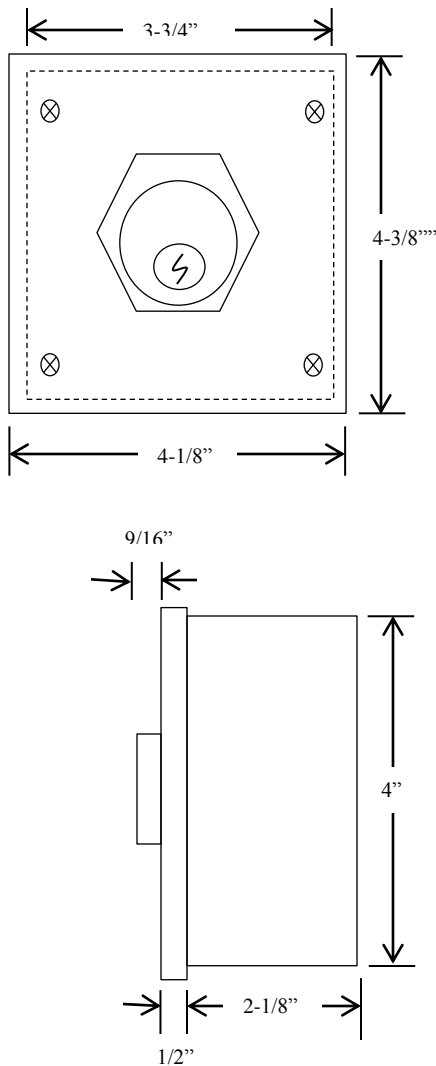

# 1KX

## KEYED CONTROL

- NEMA 3R, 4, 12
- SURFACE MOUNT
- TAMPER-PROOF
- TWO POSITION (OPEN-CLOSE)
- CENTER RETURN
- ALUMINUM DIE CAST ENCLOSURE
- CYLINDER: MORTISE TYPE (5 PIN)
- KEYSWITCH: 15 amp @ 125/250VAC

AVAILABLE WITH BEST CORE CYLINDER OR EQUIVALENT, SLF TYPE LARGE FORMAT EQUIVALENT, CC (CHANGEABLE CYLINDER) VERSION

## DIMENSIONS