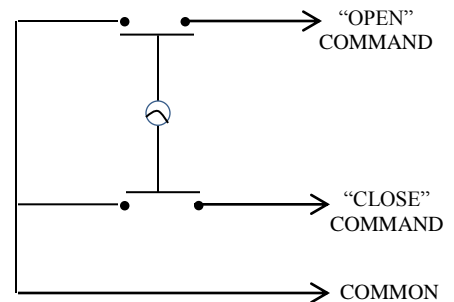

WIRING

230 Route 206, Suite 206
Flanders, NJ 07836
(800) 942-6682 * (973) 584-6682 Fax
info@mmtcinc.com