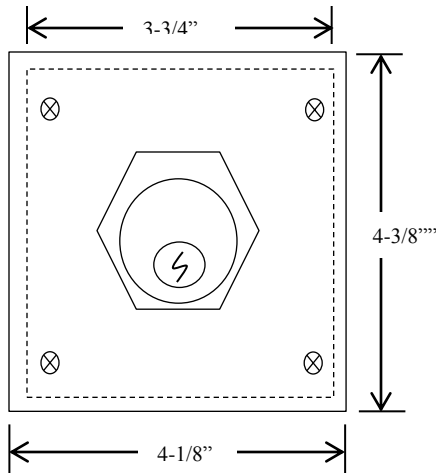

DIMENSIONS

WIRING

SHOWN IN "CLOSE" POSITION

230 Route 206, Suite 206
Flanders, NJ 07836
(800) 942-6682 * (973) 584-6682 Fax
info@mmtcinc.com