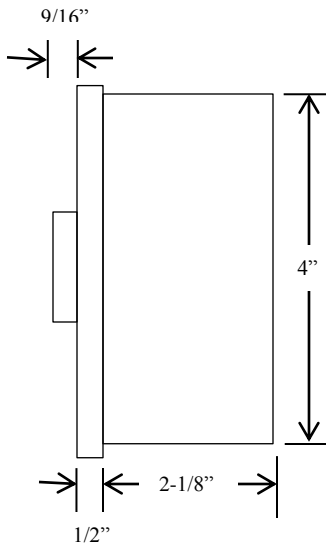

1KXL-O

KEYED CONTROL

- NEMA 3R, 4, 12
- SURFACE MOUNT
- TWO POSITION (HOLD OPEN-CLOSE)
- ALUMINUM DIE CAST ENCLOSURE
- CYLINDER: MORTISE TYPE (5 PIN)
- KEYSWITCH: 20 amp @ 125VAC
- KEYSWITCH: 15 amp @ 250VAC

HOLD OPEN-CLOSE Keyswitch where power is activated when key turned to HOLD OPEN position and deactivated when key turned to CLOSE position.

AVAILABLE WITH BEST CORE CYLINDER OR EQUIVALENT, SLF TYPE LARGE FORMAT EQUIVALENT, CC (CHANGEABLE CYLINDER) VERSION

DIMENSIONS

WIRING

SHOWN IN "CLOSE" POSITION

230 Route 206, Suite 206
 Flanders, NJ 07836
 (800) 942-6682 * (973) 584-6682 Fax
 info@mmtcinc.com