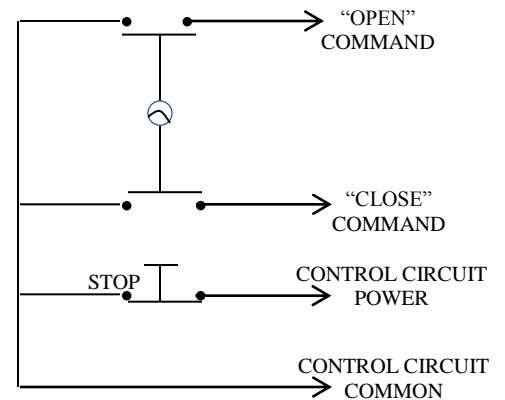

WIRING

230 Route 206, Suite 206
Flanders, NJ 07836
(800) 942-6682 * (973) 584-6682 Fax
info@mmtcinc.com