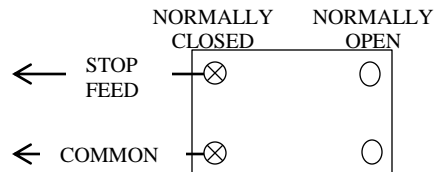

1MHC

MUSHROOM HEAD CONTROL

- NEMA 3R, 4, 12
- SURFACE MOUNT
- DOUBLE POLE CONTACTS
NORMALLY OPEN & NORMALLY CLOSED
- BUTTON: 12 amp @ 600VAC

UL LISTED / CSA APPROVED

DIMENSIONS

WIRING

FOR OPEN - CLOSE

FOR STOP