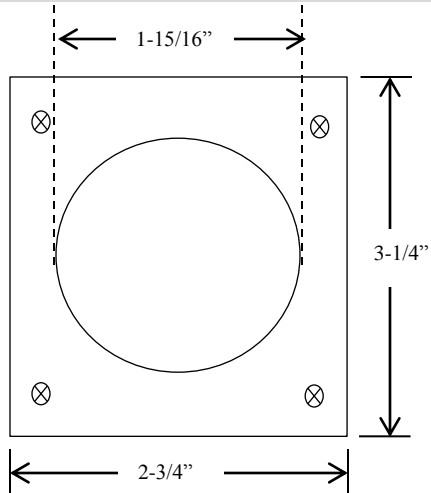

1MHC

MUSHROOM HEAD CONTROL

- NEMA 3R, 4, 12
- SURFACE MOUNT
- DOUBLE POLE CONTACTS
NORMALLY OPEN & NORMALLY CLOSED
- BUTTON: 12 amp @ 600VAC

UL LISTED / CSA APPROVED

DIMENSIONS

WIRING

FOR OPEN - CLOSE

FOR STOP