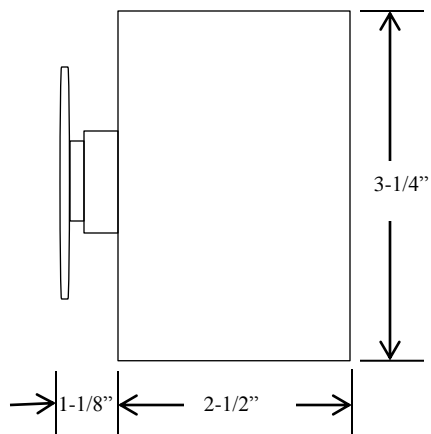

1MHC

MUSHROOM HEAD CONTROL

- NEMA 3R, 4, 12
- SURFACE MOUNT
- DOUBLE POLE CONTACTS
NORMALLY OPEN & NORMALLY CLOSED
- BUTTON: 12 amp @ 600VAC

UL LISTED / CSA APPROVED

DIMENSIONS

WIRING

FOR OPEN - CLOSE

FOR STOP