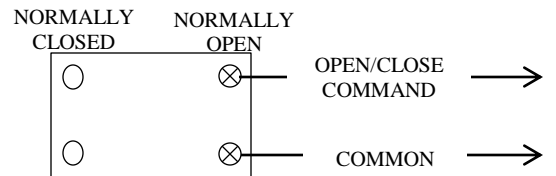

1MHC

MUSHROOM HEAD CONTROL

- NEMA 3R, 4, 12
- SURFACE MOUNT
- DOUBLE POLE CONTACTS
NORMALLY OPEN & NORMALLY CLOSED
- BUTTON: 12 amp @ 600VAC

UL LISTED / CSA APPROVED

DIMENSIONS

WIRING

FOR OPEN - CLOSE

FOR STOP