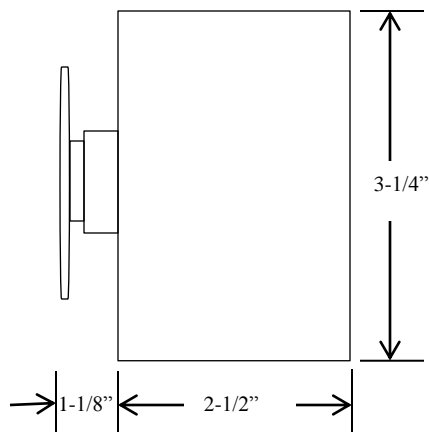

1MHC

MUSHROOM HEAD CONTROL

- NEMA 3R, 4, 12
- SURFACE MOUNT
- DOUBLE POLE CONTACTS
NORMALLY OPEN & NORMALLY CLOSED
- BUTTON: 12 amp @ 600VAC

UL LISTED / CSA APPROVED

DIMENSIONS

WIRING

FOR OPEN - CLOSE

FOR STOP