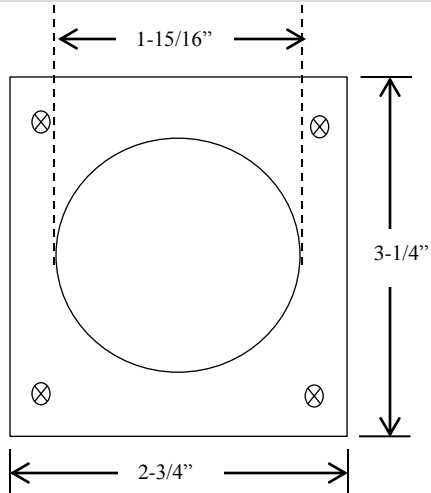

1MHC

MUSHROOM HEAD CONTROL

- NEMA 3R, 4, 12
- SURFACE MOUNT
- DOUBLE POLE CONTACTS
NORMALLY OPEN & NORMALLY CLOSED
- BUTTON: 12 amp @ 600VAC

UL LISTED / CSA APPROVED

DIMENSIONS

WIRING

FOR OPEN - CLOSE

FOR STOP