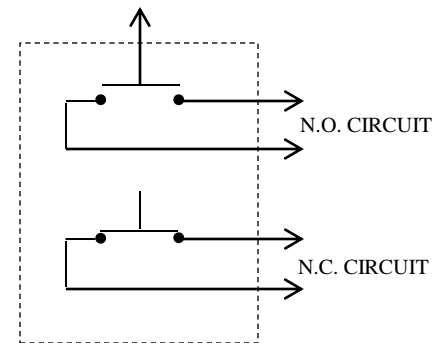

1MHD

MUSHROOM HEAD CONTROL

- NEMA 3R, 4, 12
- SURFACE MOUNT
- METAL ENCLOSURE
- HEAVY DUTY
- DOUBLE POLE CONTACTS
NORMALLY OPEN & NORMALLY CLOSED
- BUTTON: 3 amp @ 240VAC

DIMENSIONS

WIRING

230 Route 206, Suite 206
Flanders, NJ 07836
(800) 942-6682 * (973) 584-6682 Fax
info@mmtcinc.com