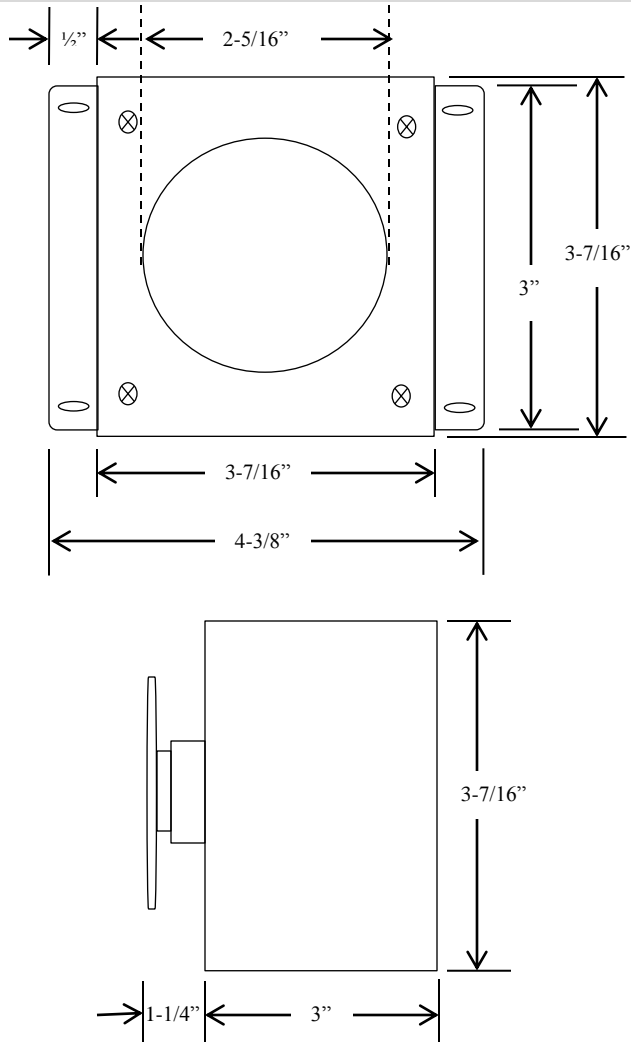

1MHD

MUSHROOM HEAD CONTROL

- NEMA 3R, 4, 12
- SURFACE MOUNT
- METAL ENCLOSURE
- HEAVY DUTY
- DOUBLE POLE CONTACTS
NORMALLY OPEN & NORMALLY CLOSED
- BUTTON: 3 amp @ 240VAC

DIMENSIONS

WIRING

230 Route 206, Suite 206
Flanders, NJ 07836
(800) 942-6682 * (973) 584-6682 Fax
info@mmtcinc.com