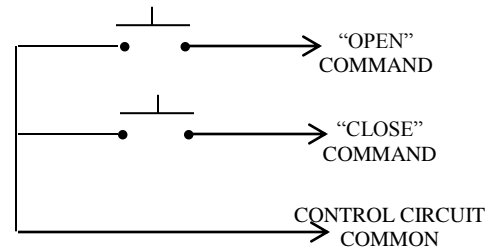

WIRING

230 Route 206, Suite 206
Flanders, NJ 07836
(800) 942-6682 * (973) 584-6682 Fax
info@mpmcinc.com