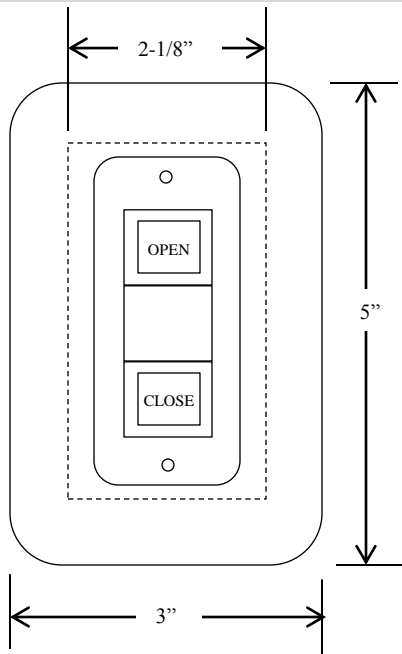

## 2BF INTERIOR CONTROL STATION

- NEMA 1
- FLUSH MOUNT
- FULLY GUARDED
- TWO BUTTON CONTROL (OPEN-CLOSE)
- 2 N/O CONTACTS
- BUTTON: 10 amp @ 250VAC

**UL LISTED**

### DIMENSIONS