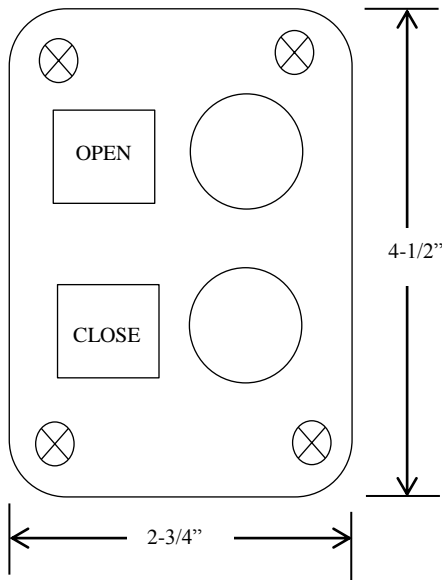

2BXT EXTERIOR CONTROL STATION

- NEMA 3R, 4, 12
- SURFACE MOUNT
- FULLY GUARDED
- TWO BUTTON CONTROL (OPEN-CLOSE)
- BUTTON: 12 amp @ 600VAC
- DOUBLE POLE CONTACTS:
 - OPEN: NORMALLY OPEN & NORMALLY CLOSED
 - CLOSE: NORMALLY OPEN & NORMALLY CLOSED
- UL LISTED / CSA APPROVED

DIMENSIONS

WIRING

230 Route 206, Suite 206
Flanders, NJ 07836
(800) 942-6682 * (973) 584-6682 Fax
info@mmtcinc.com