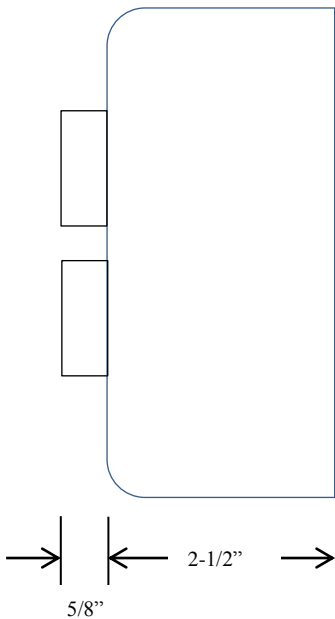

2BXT EXTERIOR CONTROL STATION

- NEMA 3R, 4, 12
- SURFACE MOUNT
- FULLY GUARDED
- TWO BUTTON CONTROL (OPEN-CLOSE)
- BUTTON: 12 amp @ 600VAC
- DOUBLE POLE CONTACTS:
 - OPEN: NORMALLY OPEN & NORMALLY CLOSED
 - CLOSE: NORMALLY OPEN & NORMALLY CLOSED
- UL LISTED / CSA APPROVED

DIMENSIONS

WIRING

230 Route 206, Suite 206
Flanders, NJ 07836
(800) 942-6682 * (973) 584-6682 Fax
info@mmtcinc.com