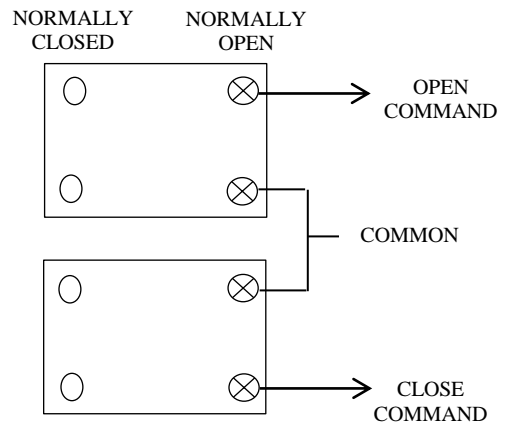

WIRING

230 Route 206, Suite 206
Flanders, NJ 07836
(800) 942-6682 * (973) 584-6682 Fax
info@mmtcinc.com