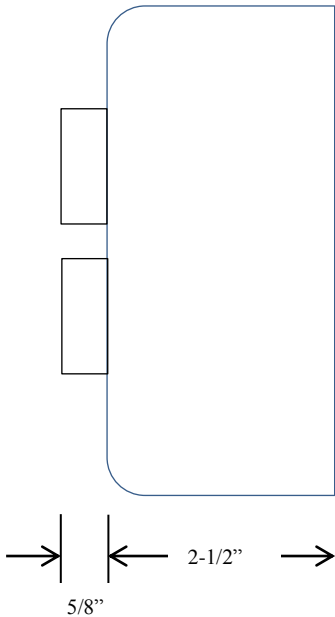

2BXT EXTERIOR CONTROL STATION

- NEMA 3R, 4, 12
- SURFACE MOUNT
- FULLY GUARDED
- TWO BUTTON CONTROL (OPEN-CLOSE)
- BUTTON: 12 amp @ 600VAC
- DOUBLE POLE CONTACTS:
 - OPEN: NORMALLY OPEN & NORMALLY CLOSED
 - CLOSE: NORMALLY OPEN & NORMALLY CLOSED
- UL LISTED / CSA APPROVED

DIMENSIONS

WIRING