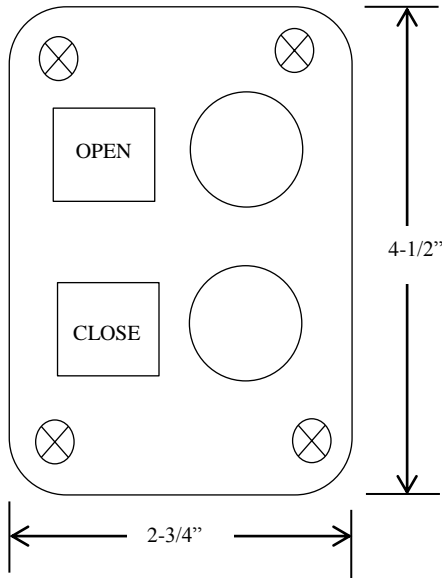

2BXT EXTERIOR CONTROL STATION

- NEMA 3R, 4, 12
- SURFACE MOUNT
- FULLY GUARDED
- TWO BUTTON CONTROL (OPEN-CLOSE)
- BUTTON: 12 amp @ 600VAC
- DOUBLE POLE CONTACTS:
 - OPEN: NORMALLY OPEN & NORMALLY CLOSED
 - CLOSE: NORMALLY OPEN & NORMALLY CLOSED
- UL LISTED / CSA APPROVED

DIMENSIONS

WIRING