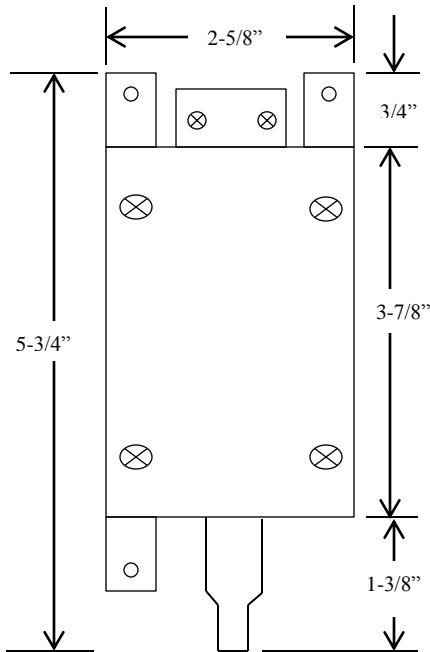

32NO-MOS

PNEUMATIC SWITCH

- EXTERIOR 3 WIRE PNEUMATIC SWITCH
- PLASTIC ENCLOSURE
- NORMALLY OPEN & NORMALLY CLOSED
- OPERATING PRESSURE:
 - ¼ OZ. PER SQUARE INCH
 - MAX 20 LBS. PER SQUARE INCH
 - MOMENTARY ACTION ONLY
- RATED: 6 TO 220 VOLT

DIMENSIONS

WIRING

WIRE	CONTACT
RED	NORMALLY CLOSED
WHITE	COMMON
GREEN	NORMALLY OPEN

230 Route 206, Suite 206
 Flanders, NJ 07836
 (800) 942-6682 * (973) 584-6682 Fax
 info@mmtcinc.com