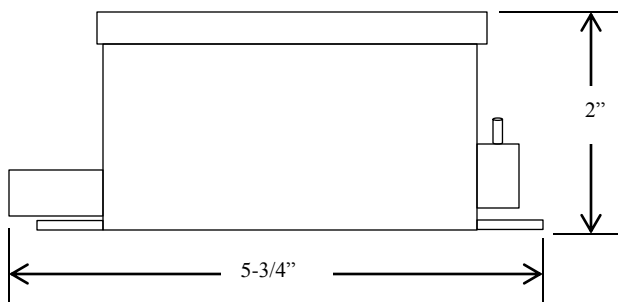

32NO-MOS

PNEUMATIC SWITCH

- EXTERIOR 3 WIRE PNEUMATIC SWITCH
- PLASTIC ENCLOSURE
- NORMALLY OPEN & NORMALLY CLOSED
- OPERATING PRESSURE:
 - ¼ OZ. PER SQUARE INCH
 - MAX 20 LBS. PER SQUARE INCH
 - MOMENTARY ACTION ONLY
- RATED: 6 TO 220 VOLT

DIMENSIONS

WIRING

WIRE	CONTACT
RED	NORMALLY CLOSED
WHITE	COMMON
GREEN	NORMALLY OPEN

230 Route 206, Suite 206
 Flanders, NJ 07836
 (800) 942-6682 * (973) 584-6682 Fax
 info@mmtcinc.com