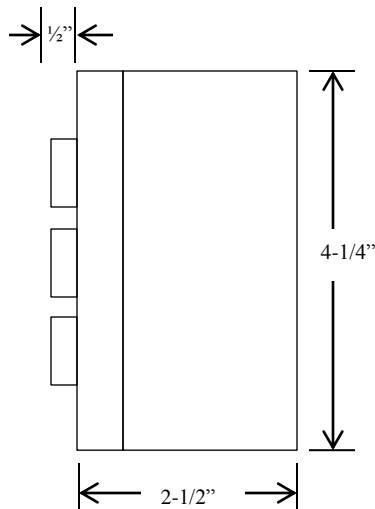

3B4X EXTERIOR CONTROL STATION

- NEMA 3R, 4, 4X
- SURFACE MOUNT
- FULLY GUARDED
- CORROSION RESISTANT ENCLOSURE (ROSITE)
- THREE BUTTON CONTROL (OPEN-CLOSE-STOP)
- BUTTON: 6 amp @ 125/250VAC
- OPEN: NORMALLY OPEN
- CLOSE: NORMALLY OPEN
- STOP: NORMALLY CLOSED

DIMENSIONS

WIRING

230 Route 206, Suite 206
Flanders, NJ 07836
(800) 942-6682 * (973) 584-6682 Fax
info@mmtcinc.com