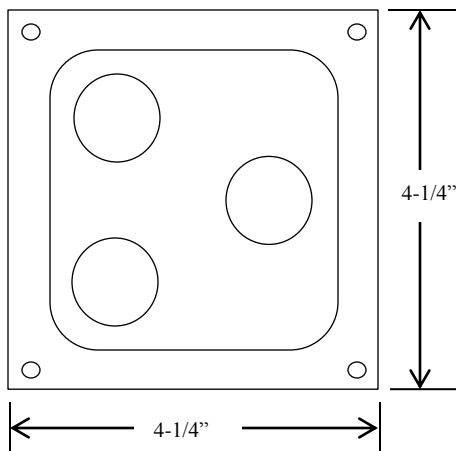

3B4X EXTERIOR CONTROL STATION

- NEMA 3R, 4, 4X
- SURFACE MOUNT
- FULLY GUARDED
- CORROSION RESISTANT ENCLOSURE (ROSITE)
- THREE BUTTON CONTROL (OPEN-CLOSE-STOP)
- BUTTON: 6 amp @ 125/250VAC
- OPEN: NORMALLY OPEN
- CLOSE: NORMALLY OPEN
- STOP: NORMALLY CLOSED

DIMENSIONS

WIRING

230 Route 206, Suite 206
Flanders, NJ 07836
(800) 942-6682 * (973) 584-6682 Fax
info@mmtcinc.com