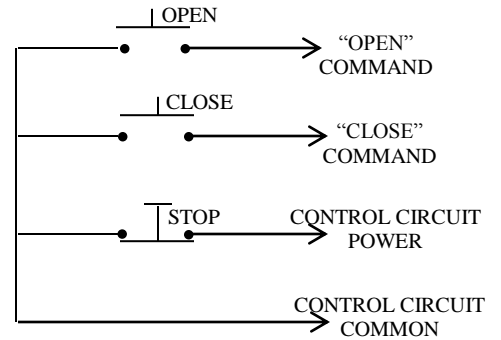

WIRING

230 Route 206, Suite 206
Flanders, NJ 07836
(800) 942-6682 * (973) 584-6682 Fax
info@mmtcinc.com