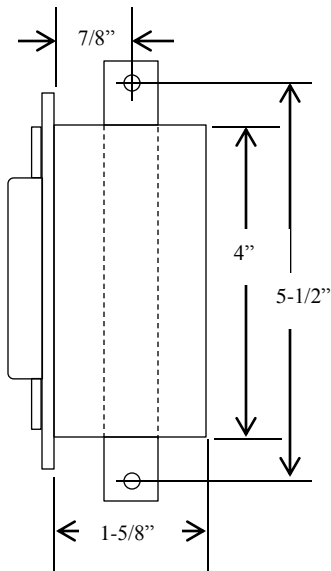

## INTERIOR CONTROL STATION

- NEMA 1
- FLUSH MOUNT
- FULLY GUARDED
- THREE BUTTON CONTROL  
(OPEN-CLOSE-STOP)
- BUTTON: 10 amp @ 250VAC
- OPEN: NORMALLY OPEN
- CLOSE: NORMALLY OPEN
- STOP: NORMALLY CLOSED

## DIMENSIONS