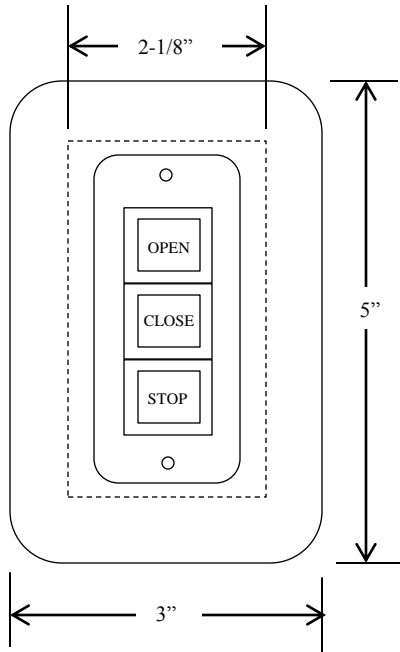

# 3BF

## INTERIOR CONTROL STATION

- NEMA 1
- FLUSH MOUNT
- FULLY GUARDED
- THREE BUTTON CONTROL  
(OPEN-CLOSE-STOP)
- BUTTON: 10 amp @ 250VAC
- OPEN: NORMALLY OPEN
- CLOSE: NORMALLY OPEN
- STOP: NORMALLY CLOSED

## DIMENSIONS