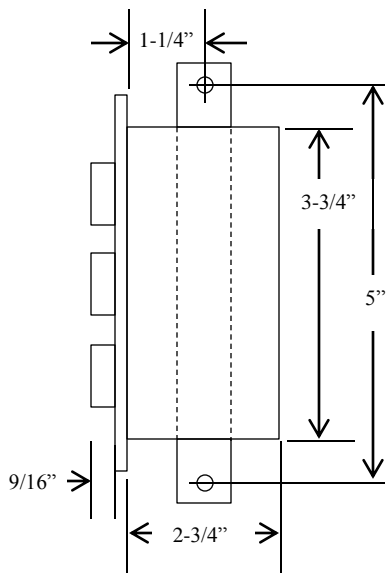

3BFL CONTROL STATION WITH KEYED LOCKOUT

- NEMA 1
- INTERIOR FLUSH MOUNT
- FULLY GUARDED
- THREE BUTTON CONTROL (OPEN-CLOSE-STOP) WITH KEYED LOCKOUT (ON-OFF)
- BUTTON: 6 amp @ 125/250VAC
- OPEN: NORMALLY OPEN
- CLOSE: NORMALLY OPEN
- STOP: NORMALLY CLOSED
- KEYSWITCH: 4 amp @ 250VAC

DIMENSIONS

WIRING

230 Route 206, Suite 206
Flanders, NJ 07836
(800) 942-6682 * (973) 584-6682 Fax
info@mmtcinc.com