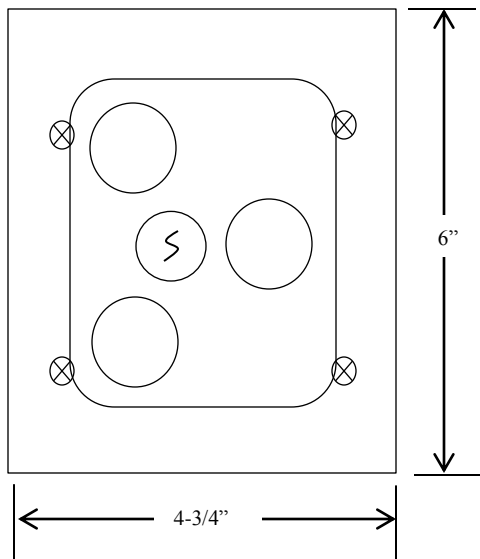

3BFL CONTROL STATION WITH KEYED LOCKOUT

- NEMA 1
- INTERIOR FLUSH MOUNT
- FULLY GUARDED
- THREE BUTTON CONTROL (OPEN-CLOSE-STOP) WITH KEYED LOCKOUT (ON-OFF)
- BUTTON: 6 amp @ 125/250VAC
- OPEN: NORMALLY OPEN
- CLOSE: NORMALLY OPEN
- STOP: NORMALLY CLOSED
- KEYSWITCH: 4 amp @ 250VAC

DIMENSIONS

WIRING

230 Route 206, Suite 206
Flanders, NJ 07836
(800) 942-6682 * (973) 584-6682 Fax
info@mmtcinc.com