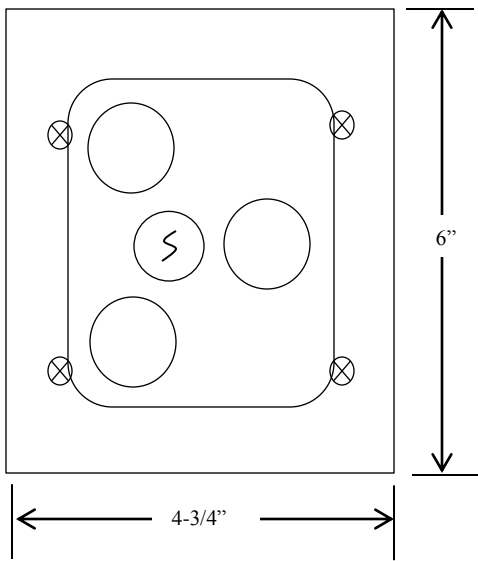

3BFLX

EXTERIOR CONTROL STATION WITH KEYED LOCKOUT

- EXTERIOR FLUSH MOUNT
- FULLY GUARDED
- THREE BUTTON CONTROL (OPEN-CLOSE-STOP) WITH KEYED LOCKOUT (ON-OFF)
- BUTTON: 6 amp @ 125/250VAC
- OPEN: NORMALLY OPEN
- CLOSE: NORMALLY OPEN
- STOP: NORMALLY CLOSED
- KEYSWITCH: 4 amp @ 250VAC

DIMENSIONS

WIRING