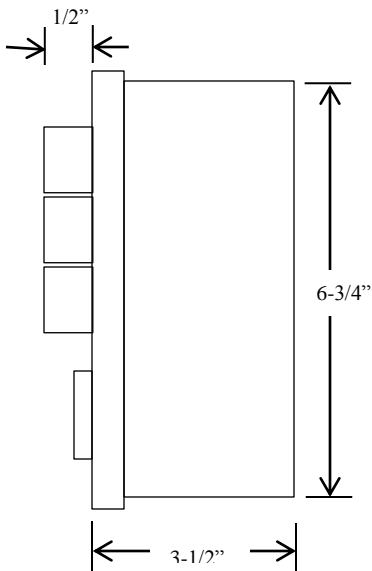

3BLM

EXTERIOR CONTROL STATION WITH MORTISE KEYED LOCKOUT

- NEMA 3R, 4, 12
- SURFACE MOUNT
- FULLY GUARDED
- THREE BUTTON CONTROL (OPEN-CLOSE-STOP) WITH KEYED LOCKOUT (ON-OFF)
- BUTTON: 6 amp @ 125/250VAC
- OPEN: NORMALLY OPEN
- CLOSE: NORMALLY OPEN
- STOP: NORMALLY CLOSED
- KEYSWITCH: 20 amp @ 125VAC
- AVAILABLE WITH BEST CORE OR EQUIVALENT, OR SLF TYPE LARGE FORMAT EQUIVALENT

DIMENSIONS

WIRING

230 Route 206, Suite 206
 Flanders, NJ 07836
 (800) 942-6682 * (973) 584-6682 Fax
 info@mmtcinc.com