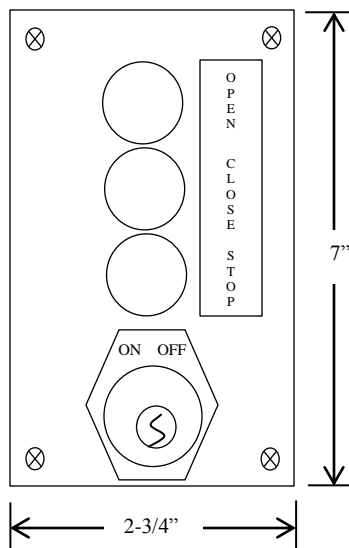

3BLM

EXTERIOR CONTROL STATION WITH MORTISE KEYED LOCKOUT

- NEMA 3R, 4, 12
- SURFACE MOUNT
- FULLY GUARDED
- THREE BUTTON CONTROL (OPEN-CLOSE-STOP) WITH KEYED LOCKOUT (ON-OFF)
- BUTTON: 6 amp @ 125/250VAC
- OPEN: NORMALLY OPEN
- CLOSE: NORMALLY OPEN
- STOP: NORMALLY CLOSED
- KEYSWITCH: 20 amp @ 125VAC
- AVAILABLE WITH BEST CORE OR EQUIVALENT, OR SLF TYPE LARGE FORMAT EQUIVALENT

DIMENSIONS

WIRING

230 Route 206, Suite 206
 Flanders, NJ 07836
 (800) 942-6682 * (973) 584-6682 Fax
 info@mmtcinc.com