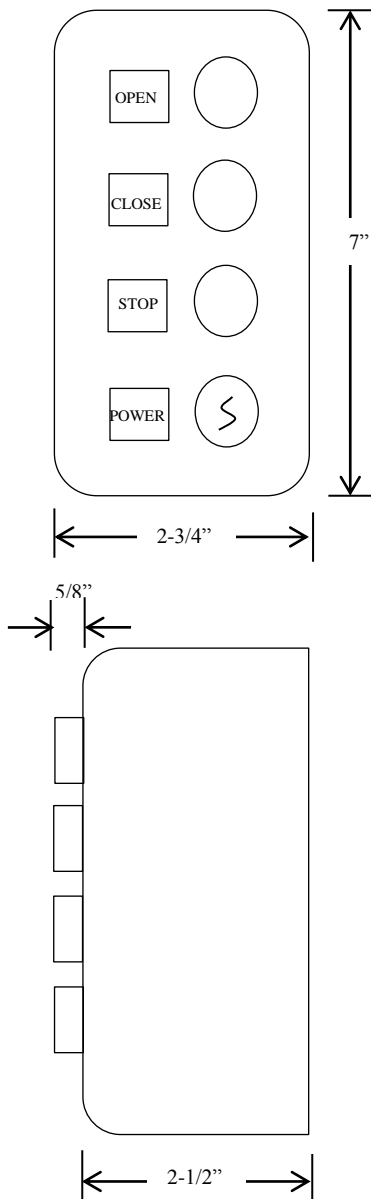

## 3BXLT

### EXTERIOR CONTROL STATION WITH KEYED LOCKOUT

- NEMA 3R, 4, 12
- SURFACE MOUNT
- FULLY GUARDED
- THREE BUTTON CONTROL (OPEN-CLOSE-STOP) WITH KEYED LOCKOUT (ON-OFF)
- BUTTON: 12 amp @ 600VAC
- DOUBLE POLE CONTACTS:
  - OPEN: NORMALLY OPEN & NORMALLY CLOSED
  - CLOSE: NORMALLY OPEN & NORMALLY CLOSED
  - STOP: NORMALLY OPEN & NORMALLY CLOSED
- KEYSWITCH: 4 amp @ 125VAC
- UL LISTED / CSA APPROVED

## DIMENSIONS