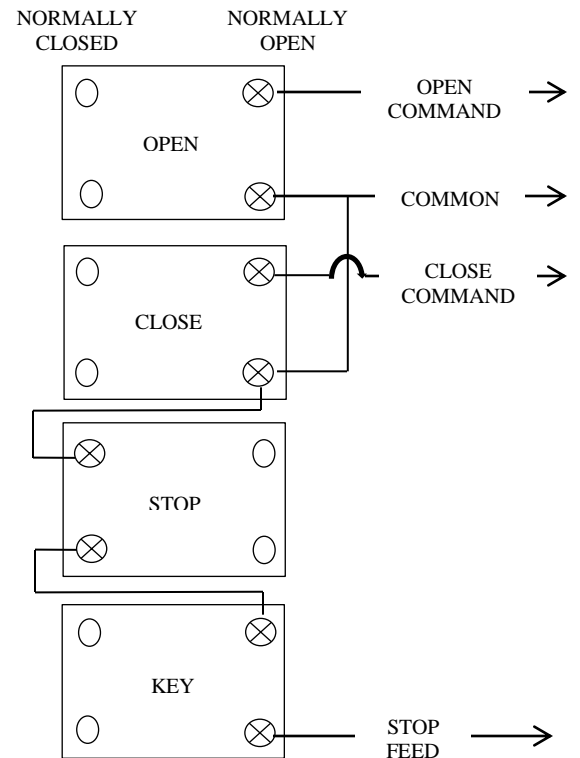

WIRING

230 Route 206, Suite 206
Flanders, NJ 07836
(800) 942-6682 * (973) 584-6682 Fax
info@mmtcinc.com