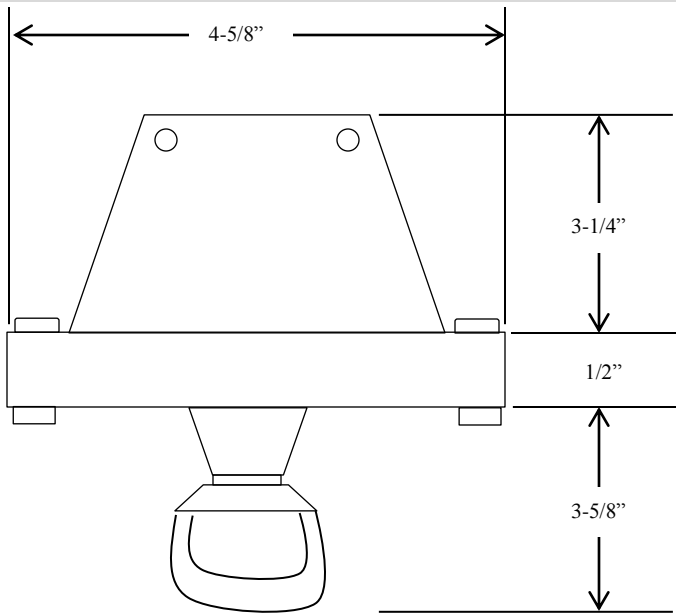

CP-1B

CEILING PULL SWITCH

- NEMA 3R, 4, 12
- EXTERIOR SURFACE MOUNT IN FIBERGLASS ENCLOSURE
- WITH ROTATING HEAD
- SINGLE POLE – SINGLE THROW (SPST)
- 6 amp @ 120VAC

DIMENSIONS

WIRING

230 Route 206, Suite 206
Flanders, NJ 07836
(800) 942-6682 * (973) 584-6682 Fax
info@mmtcinc.com