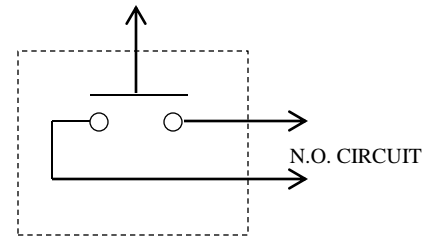

CP-1B

CEILING PULL SWITCH

- NEMA 3R, 4, 12
- EXTERIOR SURFACE MOUNT IN FIBERGLASS ENCLOSURE
- WITH ROTATING HEAD
- SINGLE POLE – SINGLE THROW (SPST)
- 6 amp @ 120VAC

DIMENSIONS

WIRING

230 Route 206, Suite 206
Flanders, NJ 07836
(800) 942-6682 * (973) 584-6682 Fax
info@mmtcinc.com