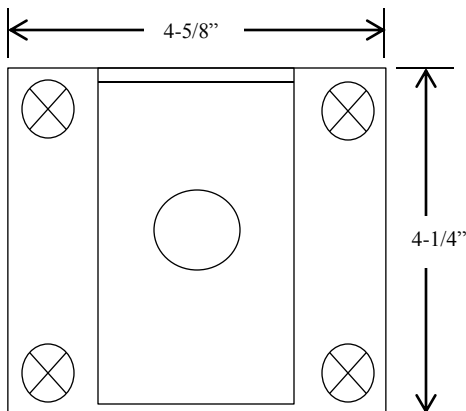

CP-1B

CEILING PULL SWITCH

- NEMA 3R, 4, 12
- EXTERIOR SURFACE MOUNT IN FIBERGLASS ENCLOSURE
- WITH ROTATING HEAD
- SINGLE POLE – SINGLE THROW (SPST)
- 6 amp @ 120VAC

DIMENSIONS

WIRING

230 Route 206, Suite 206
Flanders, NJ 07836
(800) 942-6682 * (973) 584-6682 Fax
info@mmtcinc.com