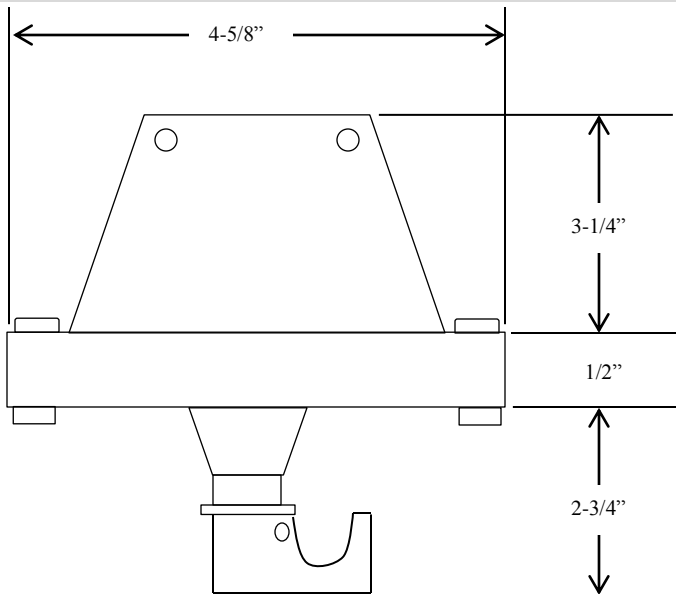

CP-1SW

CEILING PULL SWITCH

- NEMA 3R, 4, 12
- EXTERIOR SURFACE MOUNT IN FIBERGLASS ENCLOSURE
- WITH ROTATING AND PIVOTING CAM TO ACCOMMODATE ANGLE OF PULL
- SINGLE POLE – SINGLE THROW (SPST)
- 6 amp @ 120VAC

DIMENSIONS

WIRING

230 Route 206, Suite 206
Flanders, NJ 07836
(800) 942-6682 * (973) 584-6682 Fax
info@mmtcinc.com