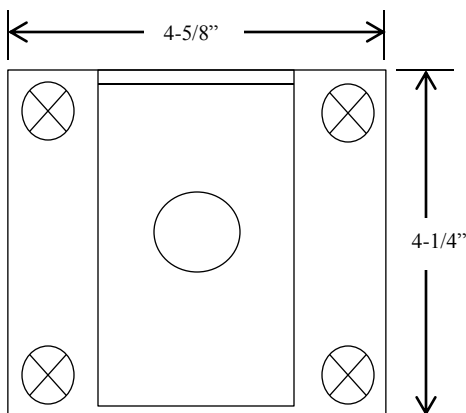

CP-1SW

CEILING PULL SWITCH

- NEMA 3R, 4, 12
- EXTERIOR SURFACE MOUNT IN FIBERGLASS ENCLOSURE
- WITH ROTATING AND PIVOTING CAM TO ACCOMMODATE ANGLE OF PULL
- SINGLE POLE – SINGLE THROW (SPST)
- 6 amp @ 120VAC

DIMENSIONS

WIRING

230 Route 206, Suite 206
Flanders, NJ 07836
(800) 942-6682 * (973) 584-6682 Fax
info@mmtcinc.com