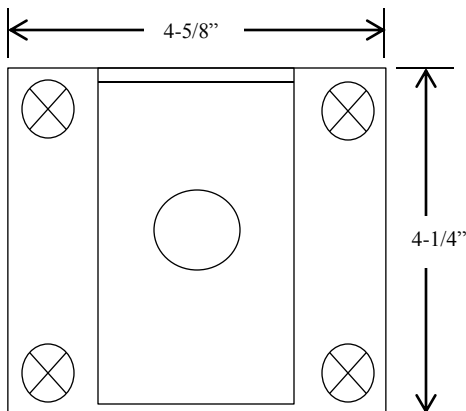

## CEILING PULL SWITCH

- NEMA 3R, 4, 12
- EXTERIOR SURFACE MOUNT IN FIBERGLASS ENCLOSURE
- WITH ROTATING HEAD
- DOUBLE POLE – SINGLE THROW (DPST)
- 6 amp @ 120VAC

### DIMENSIONS