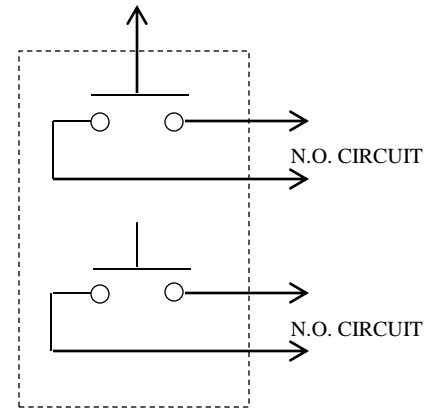

WIRING

230 Route 206, Suite 206
Flanders, NJ 07836
(800) 942-6682 * (973) 584-6682 Fax
info@mmtcinc.com