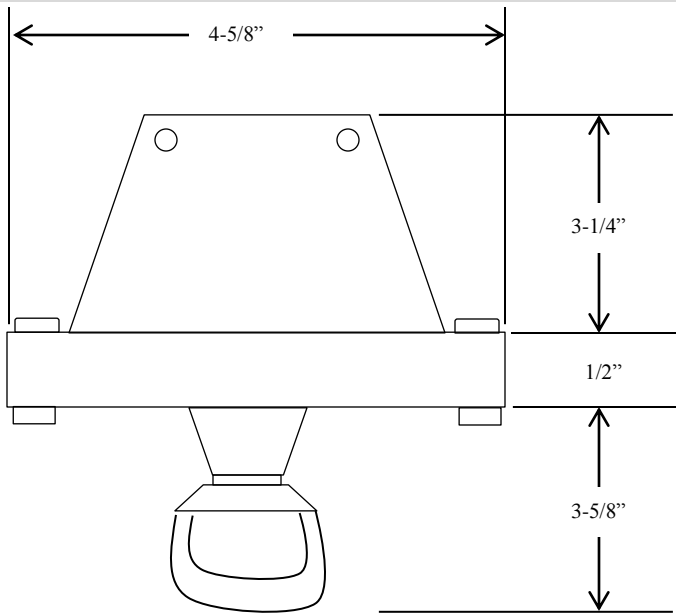

## CEILING PULL SWITCH

- NEMA 3R, 4, 12
- EXTERIOR SURFACE MOUNT IN FIBERGLASS ENCLOSURE
- WITH ROTATING HEAD
- DOUBLE POLE – SINGLE THROW (DPST)
- 6 amp @ 120VAC

### DIMENSIONS