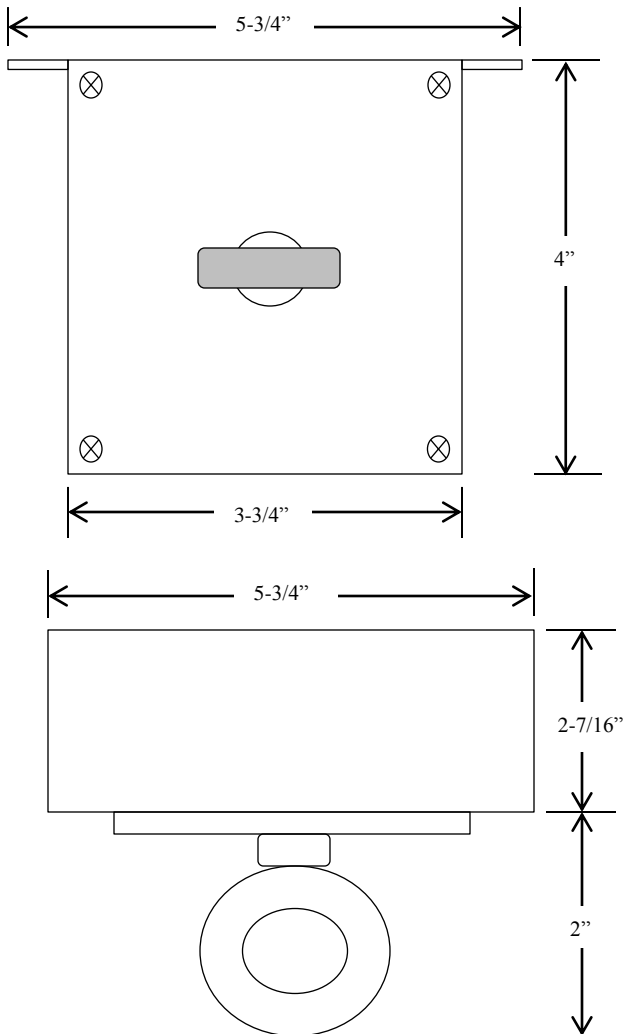

DIMENSIONS