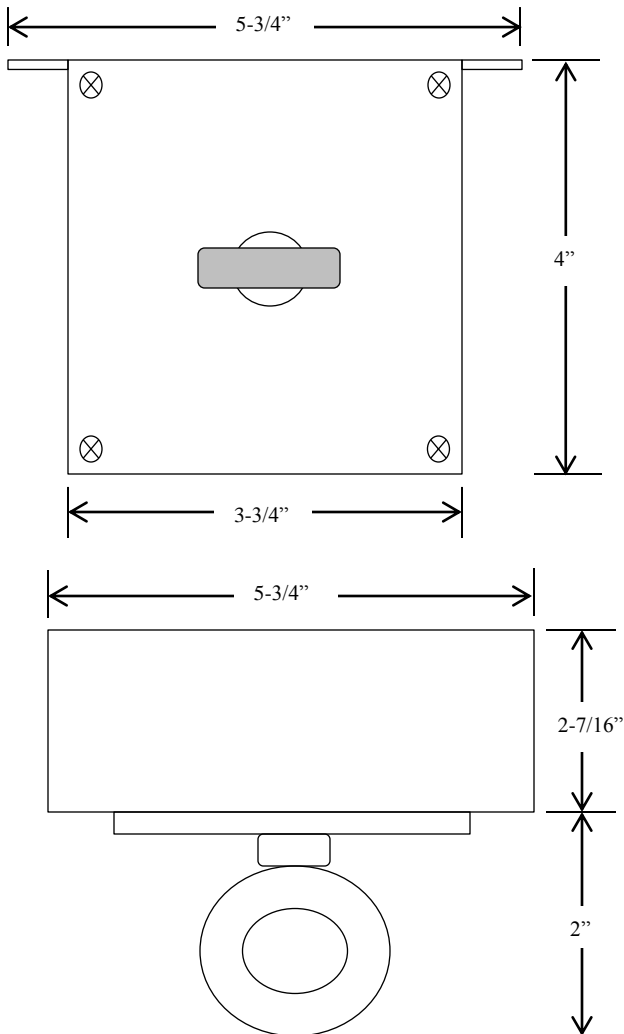

CPM-1

CEILING PULL SWITCH

- NEMA 3R, 4, 12
- EXTERIOR SURFACE MOUNT IN ALUMINUM DIE CAST ENCLOSURE
- WITH ROTATING AND PIVOTING CAM TO ACCOMMODATE ANGLE
- SINGLE POLE – SINGLE THROW (SPST)
- 15 amp @ 125VAC

AVAILABLE WITH HEATER

DIMENSIONS

WIRING