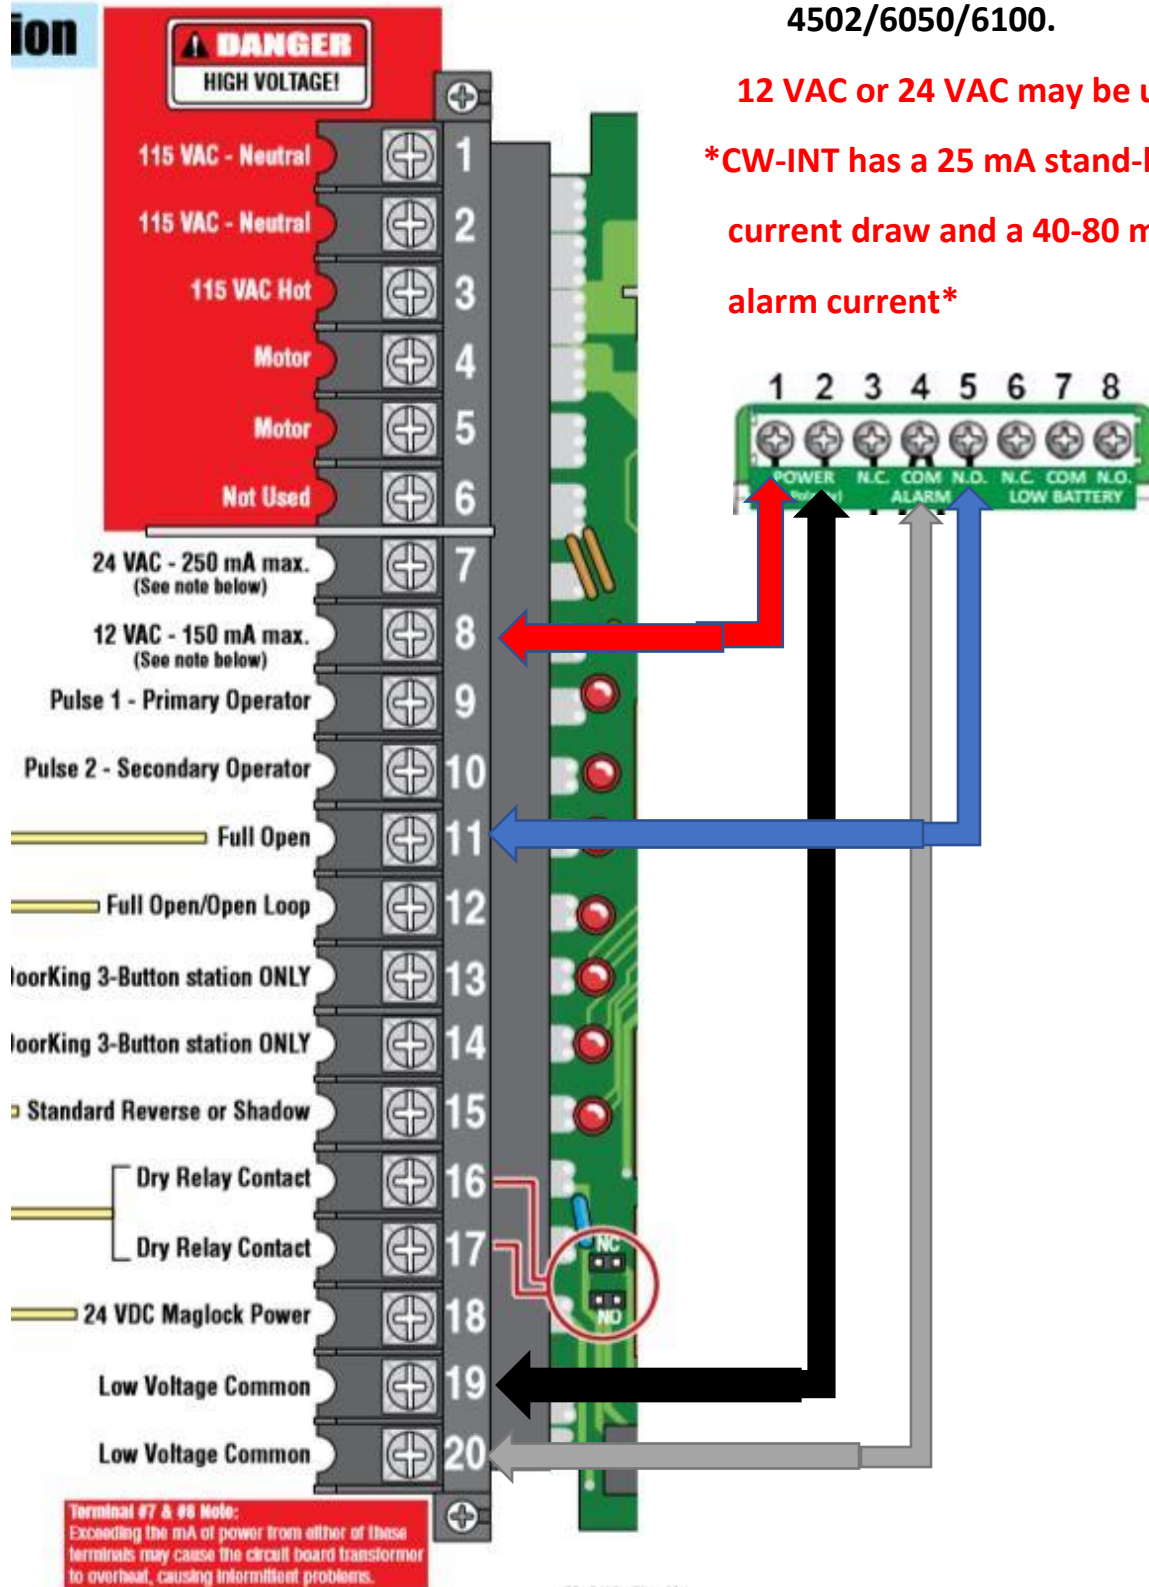

4 - WIRING

ion

CW-SYS to Door King

4502/6050/6100.

12 VAC or 24 VAC may be used.

CW-INT has a 25 mA stand-by current draw and a 40-80 mA alarm current