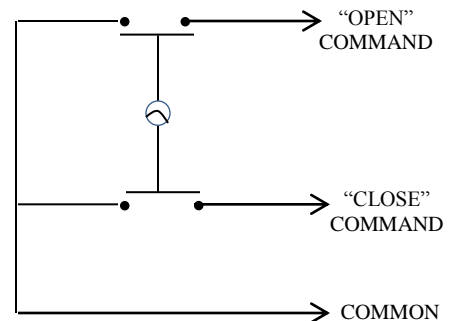

HBF

KEYED CONTROL

- NEMA 1
- FLUSH MOUNT
- TWO POSITION (OPEN-CLOSE)
- CENTER RETURN
- SINGLE GANG BACK BOX
- STAINLESS STEEL FACEPLATE
- CYLINDER: MORTISE TYPE (5 PIN)
1-1/8" DIAMETER X 1" LENGTH
- KEYSWITCH: 15 amp @ 125/250VAC

AVAILABLE WITH BEST CORE CYLINDER OR EQUIVALENT, SLF TYPE LARGE FORMAT EQUIVALENT, CC (CHANGEABLE CYLINDER) VERSION

DIMENSIONS

WIRING

230 Route 206, Suite 206
Flanders, NJ 07836
(800) 942-6682 * (973) 584-6682 Fax
info@mmtcinc.com