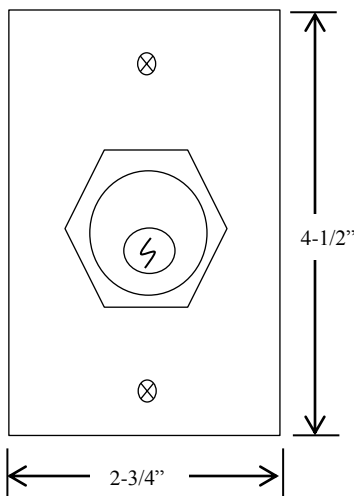

HBF

KEYED CONTROL

- NEMA 1
- FLUSH MOUNT
- TWO POSITION (OPEN-CLOSE)
- CENTER RETURN
- SINGLE GANG BACK BOX
- STAINLESS STEEL FACEPLATE
- CYLINDER: MORTISE TYPE (5 PIN)
1-1/8" DIAMETER X 1" LENGTH
- KEYSWITCH: 15 amp @ 125/250VAC

AVAILABLE WITH BEST CORE CYLINDER OR EQUIVALENT, SLF TYPE LARGE FORMAT EQUIVALENT, CC (CHANGEABLE CYLINDER) VERSION

DIMENSIONS

WIRING

230 Route 206, Suite 206
Flanders, NJ 07836
(800) 942-6682 * (973) 584-6682 Fax
info@mmtcinc.com