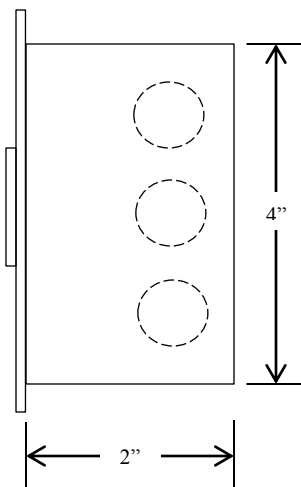

HBF

KEYED CONTROL

- NEMA 1
- FLUSH MOUNT
- TWO POSITION (OPEN-CLOSE)
- CENTER RETURN
- SINGLE GANG BACK BOX
- STAINLESS STEEL FACEPLATE
- CYLINDER: MORTISE TYPE (5 PIN)
1-1/8" DIAMETER X 1" LENGTH
- KEYSWITCH: 15 amp @ 125/250VAC

AVAILABLE WITH BEST CORE CYLINDER OR EQUIVALENT, SLF TYPE LARGE FORMAT EQUIVALENT, CC (CHANGEABLE CYLINDER) VERSION

DIMENSIONS

WIRING

230 Route 206, Suite 206
Flanders, NJ 07836
(800) 942-6682 * (973) 584-6682 Fax
info@mmtcinc.com