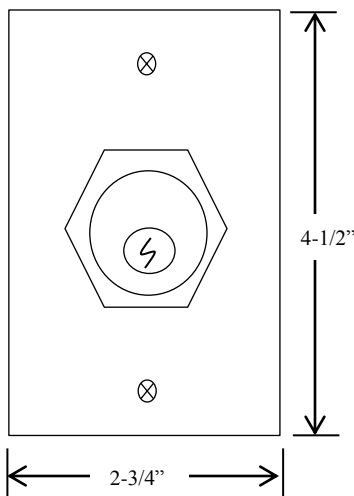

HBF

KEYED CONTROL

- NEMA 1
- FLUSH MOUNT
- TWO POSITION (OPEN-CLOSE)
- CENTER RETURN
- SINGLE GANG BACK BOX
- STAINLESS STEEL FACEPLATE
- CYLINDER: MORTISE TYPE (5 PIN)
1-1/8" DIAMETER X 1" LENGTH
- KEYSWITCH: 15 amp @ 125/250VAC

AVAILABLE WITH BEST CORE CYLINDER OR EQUIVALENT, SLF TYPE LARGE FORMAT EQUIVALENT, CC (CHANGEABLE CYLINDER) VERSION

DIMENSIONS

WIRING