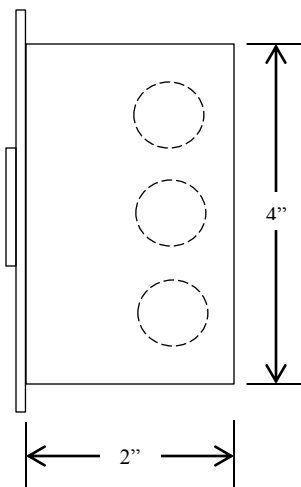

HBF

KEYED CONTROL

- NEMA 1
- FLUSH MOUNT
- TWO POSITION (OPEN-CLOSE)
- CENTER RETURN
- SINGLE GANG BACK BOX
- STAINLESS STEEL FACEPLATE
- CYLINDER: MORTISE TYPE (5 PIN)
1-1/8" DIAMETER X 1" LENGTH
- KEYSWITCH: 15 amp @ 125/250VAC

AVAILABLE WITH BEST CORE CYLINDER OR EQUIVALENT, SLF TYPE LARGE FORMAT EQUIVALENT, CC (CHANGEABLE CYLINDER) VERSION

DIMENSIONS

WIRING