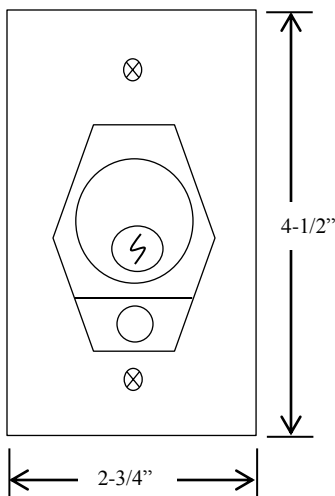

HBFS

KEYED CONTROL

- NEMA 1
- FLUSH MOUNT
- TAMPER-PROOF
- TWO POSITION (OPEN-CLOSE) WITH STOP BUTTON
- CENTER RETURN
- SINGLE GANG BACK BOX
- STAINLESS STEEL FACEPLATE
- CYLINDER: MORTISE TYPE (5 PIN)
1-1/8" DIAMETER X 1" LENGTH
- KEYSWITCH: 15 amp @ 125/250VAC

AVAILABLE WITH BEST CORE CYLINDER OR EQUIVALENT, SLF TYPE LARGE FORMAT EQUIVALENT, CC (CHANGEABLE CYLINDER) VERSION

DIMENSIONS

WIRING

230 Route 206, Suite 206
Flanders, NJ 07836
(800) 942-6682 * (973) 584-6682 Fax
info@mmtcinc.com