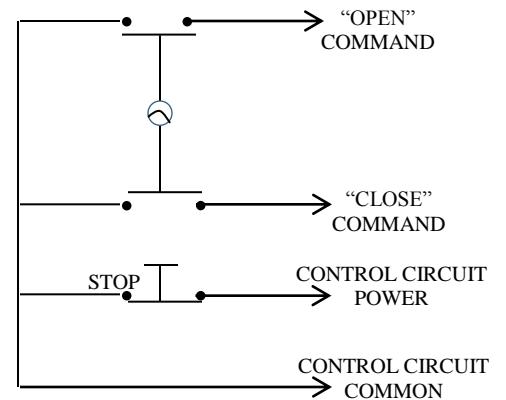

HBFS

KEYED CONTROL

- NEMA 1
- FLUSH MOUNT
- TAMPER-PROOF
- TWO POSITION (OPEN-CLOSE) WITH STOP BUTTON
- CENTER RETURN
- SINGLE GANG BACK BOX
- STAINLESS STEEL FACEPLATE
- CYLINDER: MORTISE TYPE (5 PIN)
1-1/8" DIAMETER X 1" LENGTH
- KEYSWITCH: 15 amp @ 125/250VAC

AVAILABLE WITH BEST CORE CYLINDER OR EQUIVALENT, SLF TYPE LARGE FORMAT EQUIVALENT, CC (CHANGEABLE CYLINDER) VERSION

DIMENSIONS

WIRING

230 Route 206, Suite 206
Flanders, NJ 07836
(800) 942-6682 * (973) 584-6682 Fax
info@mmtcinc.com