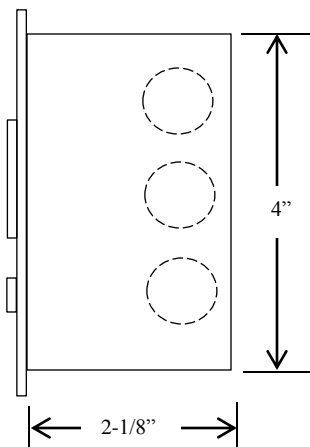

HBFS

KEYED CONTROL

- NEMA 1
- FLUSH MOUNT
- TAMPER-PROOF
- TWO POSITION (OPEN-CLOSE) WITH STOP BUTTON
- CENTER RETURN
- SINGLE GANG BACK BOX
- STAINLESS STEEL FACEPLATE
- CYLINDER: MORTISE TYPE (5 PIN)
1-1/8" DIAMETER X 1" LENGTH
- KEYSWITCH: 15 amp @ 125/250VAC

AVAILABLE WITH BEST CORE CYLINDER OR EQUIVALENT, SLF TYPE LARGE FORMAT EQUIVALENT, CC (CHANGEABLE CYLINDER) VERSION

DIMENSIONS

WIRING

230 Route 206, Suite 206
Flanders, NJ 07836
(800) 942-6682 * (973) 584-6682 Fax
info@mmtcinc.com