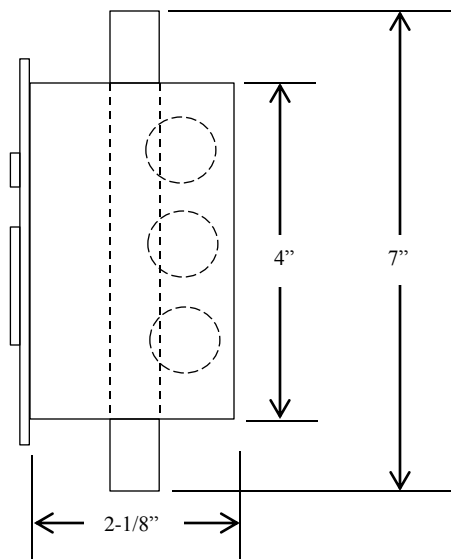

HBFST

KEYED CONTROL

- NEMA 1
- TAMPERPROOF FLUSH MOUNT
- TWO POSITION (OPEN-CLOSE) WITH STOP BUTTON
- CENTER RETURN
- SINGLE GANG BACK BOX
- STAINLESS STEEL FACEPLATE
- CYLINDER: MORTISE TYPE (5 PIN)
1-1/8" DIAMETER X 1" LENGTH
- KEYSWITCH: 15 amp @ 125/250VAC

AVAILABLE WITH BEST CORE CYLINDER OR EQUIVALENT, SLF TYPE LARGE FORMAT EQUIVALENT, CC (CHANGEABLE CYLINDER) VERSION

DIMENSIONS

WIRING

230 Route 206, Suite 206
Flanders, NJ 07836
(800) 942-6682 * (973) 584-6682 Fax
info@mmtcinc.com