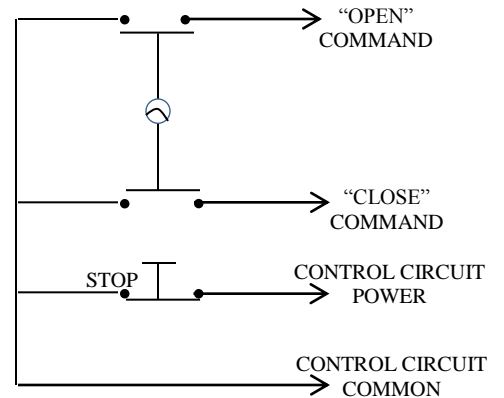

HBFST

KEYED CONTROL

- NEMA 1
- TAMPERPROOF FLUSH MOUNT
- TWO POSITION (OPEN-CLOSE) WITH STOP BUTTON
- CENTER RETURN
- SINGLE GANG BACK BOX
- STAINLESS STEEL FACEPLATE
- CYLINDER: MORTISE TYPE (5 PIN)
1-1/8" DIAMETER X 1" LENGTH
- KEYSWITCH: 15 amp @ 125/250VAC

AVAILABLE WITH BEST CORE CYLINDER OR EQUIVALENT, SLF TYPE LARGE FORMAT EQUIVALENT, CC (CHANGEABLE CYLINDER) VERSION

DIMENSIONS

WIRING

230 Route 206, Suite 206
Flanders, NJ 07836
(800) 942-6682 * (973) 584-6682 Fax
info@mmtcinc.com