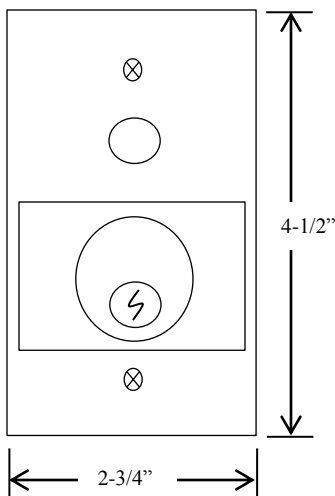

HBFST

KEYED CONTROL

- NEMA 1
- TAMPERPROOF FLUSH MOUNT
- TWO POSITION (OPEN-CLOSE) WITH STOP BUTTON
- CENTER RETURN
- SINGLE GANG BACK BOX
- STAINLESS STEEL FACEPLATE
- CYLINDER: MORTISE TYPE (5 PIN)
1-1/8" DIAMETER X 1" LENGTH
- KEYSWITCH: 15 amp @ 125/250VAC

AVAILABLE WITH BEST CORE CYLINDER OR EQUIVALENT, SLF TYPE LARGE FORMAT EQUIVALENT, CC (CHANGEABLE CYLINDER) VERSION

DIMENSIONS

WIRING

230 Route 206, Suite 206
Flanders, NJ 07836
(800) 942-6682 * (973) 584-6682 Fax
info@mmtcinc.com