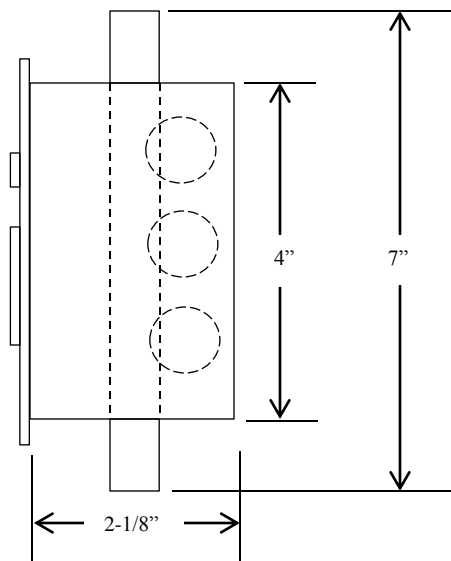

HBFST

KEYED CONTROL

- NEMA 1
- TAMPERPROOF FLUSH MOUNT
- TWO POSITION (OPEN-CLOSE) WITH STOP BUTTON
- CENTER RETURN
- SINGLE GANG BACK BOX
- STAINLESS STEEL FACEPLATE
- CYLINDER: MORTISE TYPE (5 PIN)
1-1/8" DIAMETER X 1" LENGTH
- KEYSWITCH: 15 amp @ 125/250VAC

AVAILABLE WITH BEST CORE CYLINDER OR EQUIVALENT, SLF TYPE LARGE FORMAT EQUIVALENT, CC (CHANGEABLE CYLINDER) VERSION

DIMENSIONS

WIRING