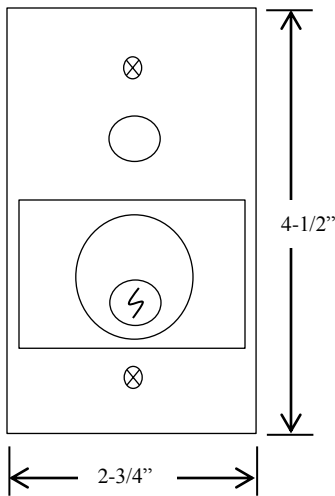

HBFST

KEYED CONTROL

- NEMA 1
- TAMPERPROOF FLUSH MOUNT
- TWO POSITION (OPEN-CLOSE) WITH STOP BUTTON
- CENTER RETURN
- SINGLE GANG BACK BOX
- STAINLESS STEEL FACEPLATE
- CYLINDER: MORTISE TYPE (5 PIN)
1-1/8" DIAMETER X 1" LENGTH
- KEYSWITCH: 15 amp @ 125/250VAC

AVAILABLE WITH BEST CORE CYLINDER OR EQUIVALENT, SLF TYPE LARGE FORMAT EQUIVALENT, CC (CHANGEABLE CYLINDER) VERSION

DIMENSIONS

WIRING