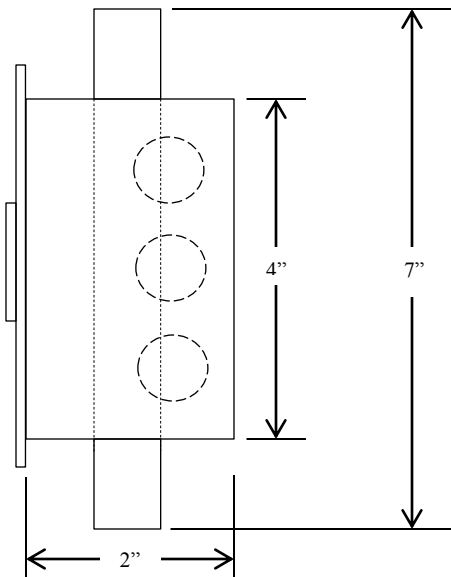

HBFT

KEYED CONTROL

- NEMA 1
- TAMPERPROOF FLUSH MOUNT
- TWO POSITION (OPEN-CLOSE)
- CENTER RETURN
- SINGLE GANG BACK BOX
- STAINLESS STEEL FACEPLATE
- CYLINDER: MORTISE TYPE (5 PIN)
1-1/8" DIAMETER X 1" LENGTH
- KEYSWITCH: 15 amp @ 125/250VAC

AVAILABLE WITH BEST CORE CYLINDER OR EQUIVALENT, SLF TYPE LARGE FORMAT EQUIVALENT, CC (CHANGEABLE CYLINDER) VERSION

DIMENSIONS

WIRING

230 Route 206, Suite 206
 Flanders, NJ 07836
 (800) 942-6682 * (973) 584-6682 Fax
 info@mmtcinc.com