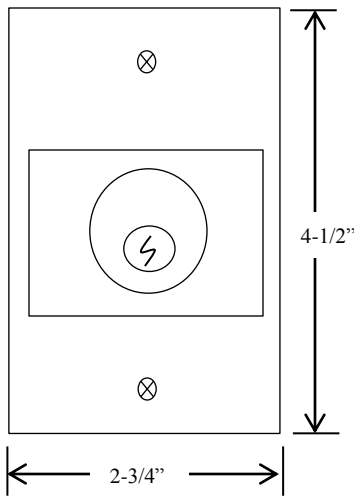

HBFT

KEYED CONTROL

- NEMA 1
- TAMPERPROOF FLUSH MOUNT
- TWO POSITION (OPEN-CLOSE)
- CENTER RETURN
- SINGLE GANG BACK BOX
- STAINLESS STEEL FACEPLATE
- CYLINDER: MORTISE TYPE (5 PIN)
1-1/8" DIAMETER X 1" LENGTH
- KEYSWITCH: 15 amp @ 125/250VAC

AVAILABLE WITH BEST CORE CYLINDER OR EQUIVALENT, SLF TYPE LARGE FORMAT EQUIVALENT, CC (CHANGEABLE CYLINDER) VERSION

DIMENSIONS

WIRING

230 Route 206, Suite 206
 Flanders, NJ 07836
 (800) 942-6682 * (973) 584-6682 Fax
 info@mmtcinc.com