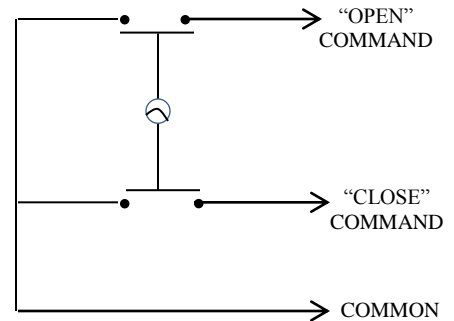

HBFT

KEYED CONTROL

- NEMA 1
- TAMPERPROOF FLUSH MOUNT
- TWO POSITION (OPEN-CLOSE)
- CENTER RETURN
- SINGLE GANG BACK BOX
- STAINLESS STEEL FACEPLATE
- CYLINDER: MORTISE TYPE (5 PIN)
1-1/8" DIAMETER X 1" LENGTH
- KEYSWITCH: 15 amp @ 125/250VAC

AVAILABLE WITH BEST CORE CYLINDER OR EQUIVALENT, SLF TYPE LARGE FORMAT EQUIVALENT, CC (CHANGEABLE CYLINDER) VERSION

DIMENSIONS

WIRING

230 Route 206, Suite 206
 Flanders, NJ 07836
 (800) 942-6682 * (973) 584-6682 Fax
 info@mmtcinc.com