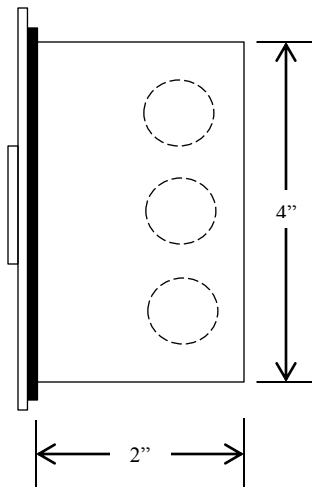

HBFX

KEYED CONTROL

- EXTERIOR FLUSH MOUNT
- TWO POSITION (OPEN-CLOSE)
- CENTER RETURN
- SINGLE GANG BACK BOX
- STAINLESS STEEL FACEPLATE
- CYLINDER: MORTISE TYPE (5 PIN)
1-1/8" DIAMETER X 1" LENGTH
- KEYSWITCH: 15 amp @ 125/250VAC

AVAILABLE WITH BEST CORE CYLINDER OR EQUIVALENT, SLF TYPE LARGE FORMAT EQUIVALENT, CC (CHANGEABLE CYLINDER) VERSION

DIMENSIONS

WIRING

230 Route 206, Suite 206
Flanders, NJ 07836
(800) 942-6682 * (973) 584-6682 Fax
info@mmtcinc.com