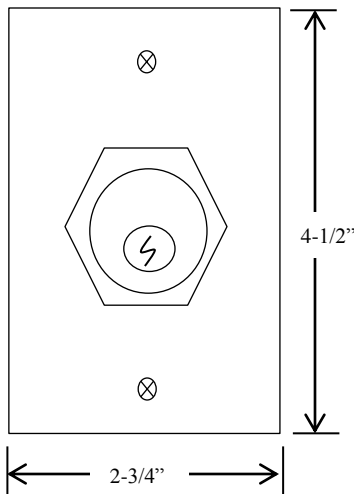

HBFX

KEYED CONTROL

- EXTERIOR FLUSH MOUNT
- TWO POSITION (OPEN-CLOSE)
- CENTER RETURN
- SINGLE GANG BACK BOX
- STAINLESS STEEL FACEPLATE
- CYLINDER: MORTISE TYPE (5 PIN)
1-1/8" DIAMETER X 1" LENGTH
- KEYSWITCH: 15 amp @ 125/250VAC

AVAILABLE WITH BEST CORE CYLINDER OR EQUIVALENT, SLF TYPE LARGE FORMAT EQUIVALENT, CC (CHANGEABLE CYLINDER) VERSION

DIMENSIONS

WIRING

230 Route 206, Suite 206
Flanders, NJ 07836
(800) 942-6682 * (973) 584-6682 Fax
info@mmtcinc.com