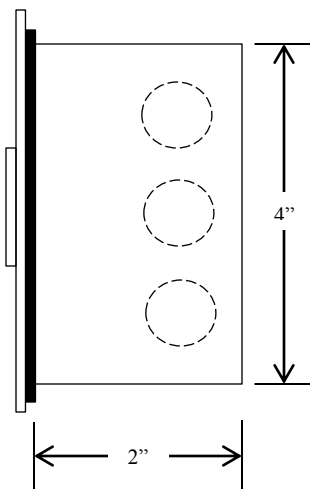

HBFX

KEYED CONTROL

- EXTERIOR FLUSH MOUNT
- TWO POSITION (OPEN-CLOSE)
- CENTER RETURN
- SINGLE GANG BACK BOX
- STAINLESS STEEL FACEPLATE
- CYLINDER: MORTISE TYPE (5 PIN)
1-1/8" DIAMETER X 1" LENGTH
- KEYSWITCH: 15 amp @ 125/250VAC

AVAILABLE WITH BEST CORE CYLINDER OR EQUIVALENT, SLF TYPE LARGE FORMAT EQUIVALENT, CC (CHANGEABLE CYLINDER) VERSION

DIMENSIONS

WIRING

230 Route 206, Suite 206
Flanders, NJ 07836
(800) 942-6682 * (973) 584-6682 Fax
info@mmtcinc.com