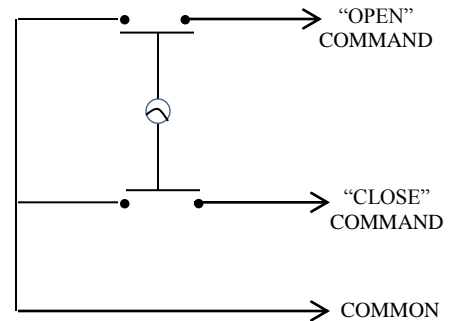

HBFX

KEYED CONTROL

- EXTERIOR FLUSH MOUNT
- TWO POSITION (OPEN-CLOSE)
- CENTER RETURN
- SINGLE GANG BACK BOX
- STAINLESS STEEL FACEPLATE
- CYLINDER: MORTISE TYPE (5 PIN)
1-1/8" DIAMETER X 1" LENGTH
- KEYSWITCH: 15 amp @ 125/250VAC

AVAILABLE WITH BEST CORE CYLINDER OR EQUIVALENT, SLF TYPE LARGE FORMAT EQUIVALENT, CC (CHANGEABLE CYLINDER) VERSION

DIMENSIONS

WIRING

230 Route 206, Suite 206
Flanders, NJ 07836
(800) 942-6682 * (973) 584-6682 Fax
info@mmtcinc.com