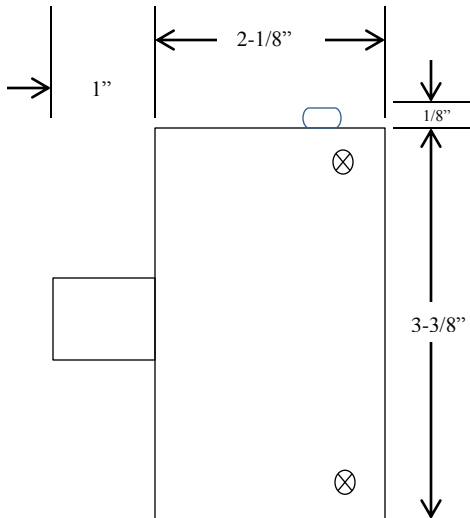

# IS-3 INTERLOCK SWITCH

- INTERIOR FLUSH MOUNT
- INTERLOCK SWITCH FOR ROLLING STEEL GRILL
- UNIVERSAL MOUNTING
- NORMALLY CLOSED CONTACT THAT BREAK WHEN ACTIVATED
- WHEN LEVER IS DEPRESSED CIRCUIT IS OPENED AND OPERATOR DOESN'T FUNCTION

## DIMENSIONS