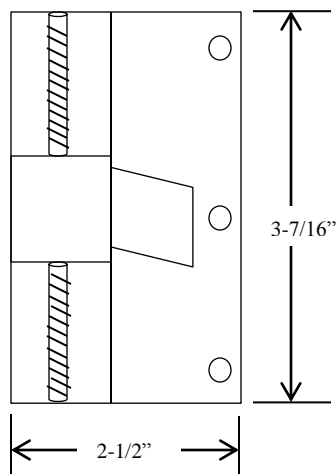

# IS-3 INTERLOCK SWITCH

- INTERIOR FLUSH MOUNT
- INTERLOCK SWITCH FOR ROLLING STEEL GRILL
- UNIVERSAL MOUNTING
- NORMALLY CLOSED CONTACT THAT BREAK WHEN ACTIVATED
- WHEN LEVER IS DEPRESSED CIRCUIT IS OPENED AND OPERATOR DOESN'T FUNCTION

## DIMENSIONS