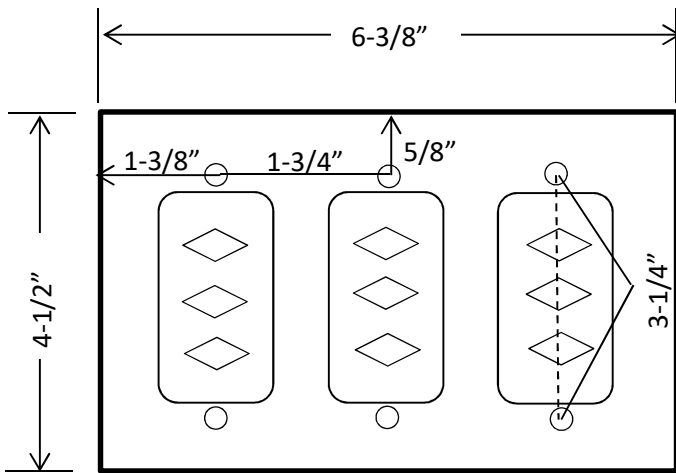

LCE-3-3G THREE GANG CONTROL STATION

- NEMA 1
- FLUSH MOUNT
- FULLY GUARDED
- THREE SETS OF A THREE BUTTON CONTROL (OPEN-CLOSE-STOP)
- BUTTON: 5 amp @ 125VAC
- OPEN: NORMALLY OPEN
- CLOSE: NORMALLY OPEN
- STOP: NORMALLY CLOSED
- BACK BOX NOT INCLUDED

WIRING

WIRING