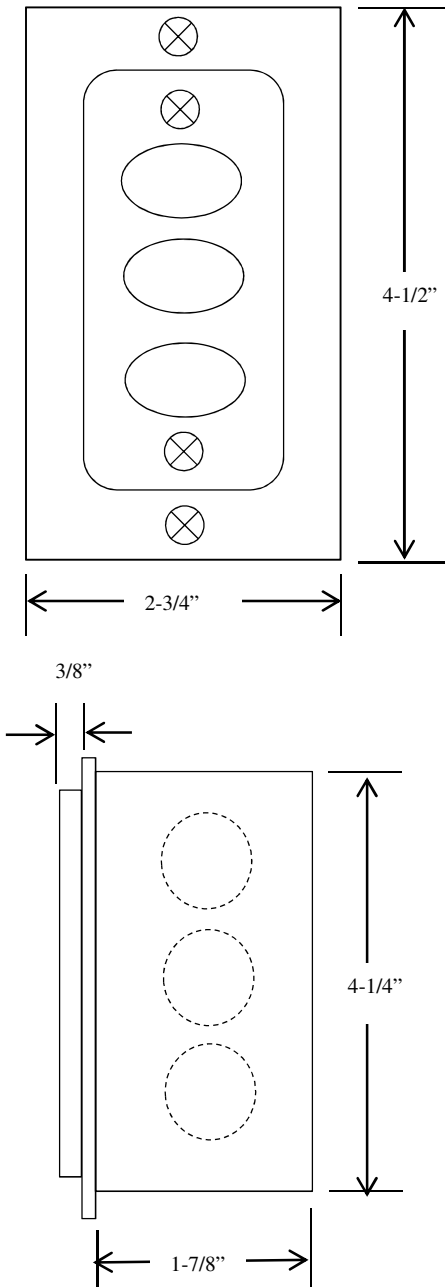

LCE-3 CONTROL STATION

- NEMA 1
- FLUSH MOUNT
- FULLY GUARDED
- THREE BUTTON CONTROL (OPEN-CLOSE-STOP)
- BUTTON: 5 amp @ 125VAC
- OPEN: NORMALLY OPEN
- CLOSE: NORMALLY OPEN
- STOP: NORMALLY CLOSED
- UL LISTED

WIRING

WIRING

230 Route 206, Suite 206
Flanders, NJ 07836
(800) 942-6682 * (973) 584-6682 Fax
info@mmtcinc.com