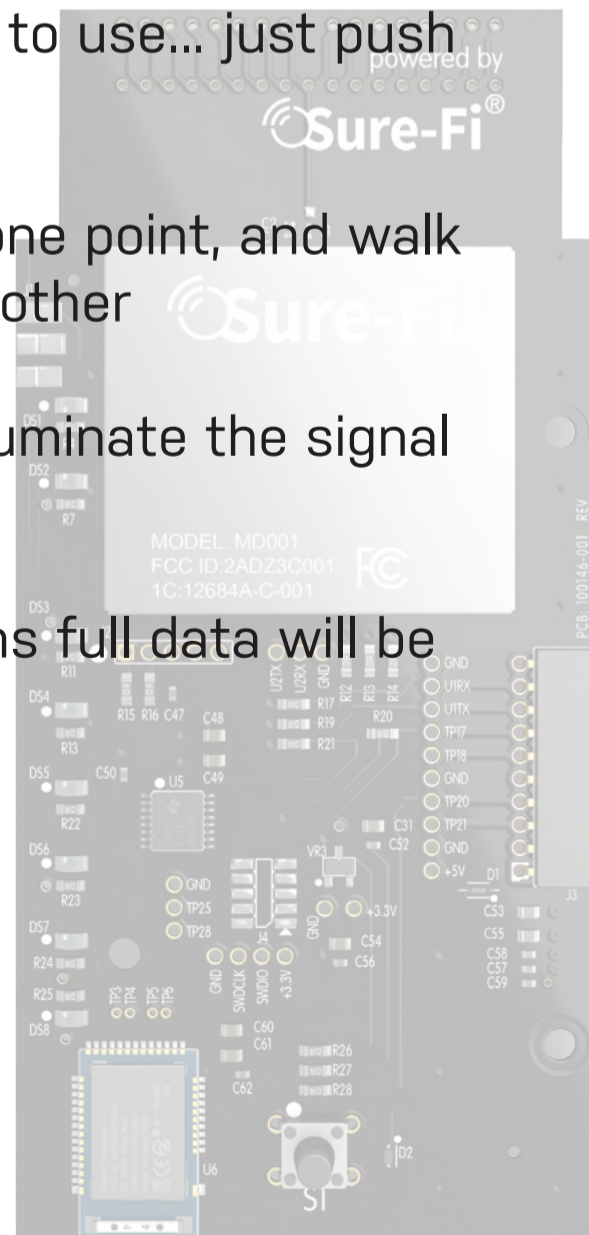

Evaluation Kit

- Up to 1 mile range through obstructions and 50+ miles line-of-sight
- Patented bunker busting technology, using 900 MHz
- Works inside metal enclosures
- Proprietary PCB antenna design
- FCC (USA) and IC (Canada) certified

Test the Performance of the Sure-Fi Radio

Simple and easy to use... just push the Test Button

Put one unit at one point, and walk around with the other

Blue LEDs will illuminate the signal strength

Even 1 LED means full data will be transmitted

Top View

SPECIFICATIONS

Enclosure

- 6.5" x 6.5" x 1.75"
- UL-50 / cUL Listed enclosure
- NEMA Type 3, 3R, 3S, 4, 4X, 6/6P, 12 & Marine Use IP68 enclosure

Top View (Remote)

Remote

- 5.25" x 2.125" x 1"
- Input Voltage 85~305Vac
- Max Power 60 Watts
- 12VDC / 24VDC battery chargers / UPS (batteries not included)
- Wiring block for quick connection to 12VDC and 24VDC devices

Side View

Side View (Remote)