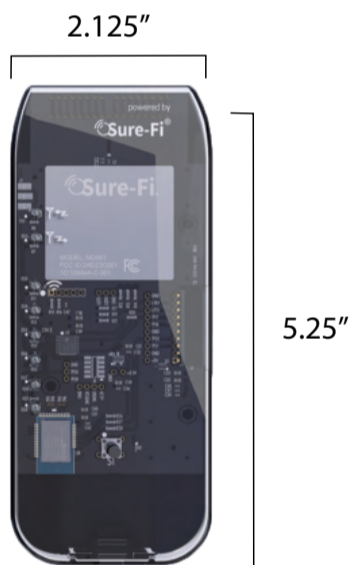

Test the Performance of the Sure-Fi Radio

Simple and easy to use... just push the Test Button

Put one unit at one point, and walk around with the other

Blue LEDs will illuminate the signal strength

Even 1 LED means full data will be transmitted

Top View

SPECIFICATIONS

Enclosure

- 6.5" x 6.5" x 1.75"
- UL-50 / cUL Listed enclosure
- NEMA Type 3, 3R, 3S, 4, 4X, 6/6P, 12 & Marine Use IP68 enclosure

Top View (Remote)

Remote

- 5.25" x 2.125" x 1"
- Input Voltage 85~305Vac
- Max Power 60 Watts
- 12VDC / 24VDC battery chargers / UPS (batteries not included)
- Wiring block for quick connection to 12VDC and 24VDC devices

Side View

Side View (Remote)