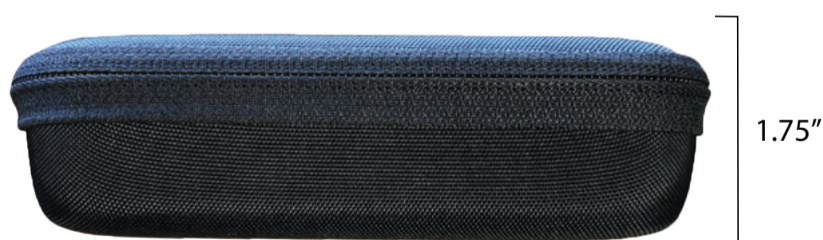

Top View

SPECIFICATIONS

Enclosure

- 6.5" x 6.5" x 1.75"
- UL-50 / cUL Listed enclosure
- NEMA Type 3, 3R, 3S, 4, 4X, 6/6P, 12 & Marine Use IP68 enclosure

Top View (Remote)

Remote

- 5.25" x 2.125" x 1"
- Input Voltage 85~305Vac
- Max Power 60 Watts
- 12VDC / 24VDC battery chargers / UPS (batteries not included)
- Wiring block for quick connection to 12VDC and 24VDC devices

Side View

Side View (Remote)