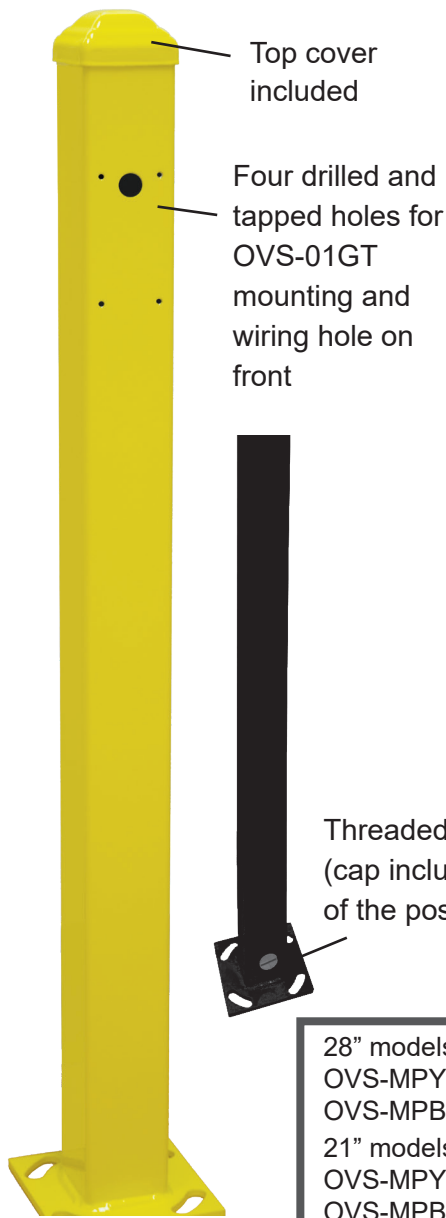

OVS-MP

Mini Post for the OVS-01GT & CC Vehicle Presence Sensors

The OVS-MP is a sturdy Mini Post specially designed for the OPTEX OVS-01GT and OVS-01CC Vehicle Presence Sensors. Installation is easy with the OVS-MP. The Vehicle Presence Sensor mounts at the proper height. The 28" model is for road surfaces, and the 21" model is for island or curb mounting. No more ground loops, no more concrete cutting. The Mini Post is Powder Coated, tougher than paint.