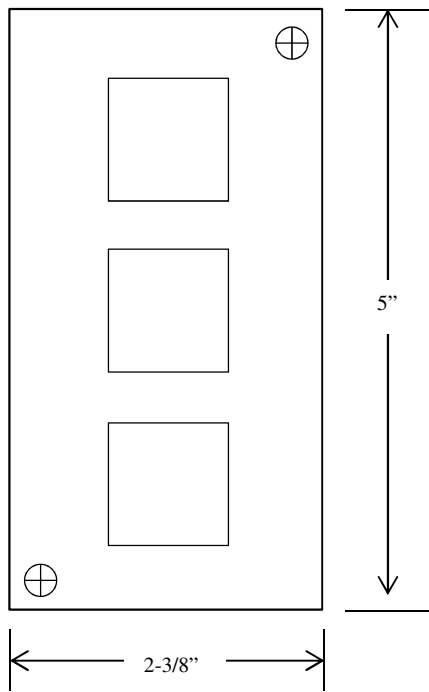

PBS-3 CONTROL STATION

- NEMA 1
- SURFACE MOUNT
- FULLY GUARDED
- THREE BUTTON CONTROL (OPEN-CLOSE-STOP) IN METAL ENCLOSURE
- BUTTON: 5 amp @ 120VAC
- 240VAC MAX GENERAL PURPOSE
- OPEN: NORMALLY OPEN
- CLOSE: NORMALLY OPEN
- STOP: NORMALLY CLOSED
- UL LISTED

DIMENSIONS

WIRING

230 Route 206, Suite 206
Flanders, NJ 07836
(800) 942-6682 * (973) 584-6682 Fax
info@mmtcinc.com