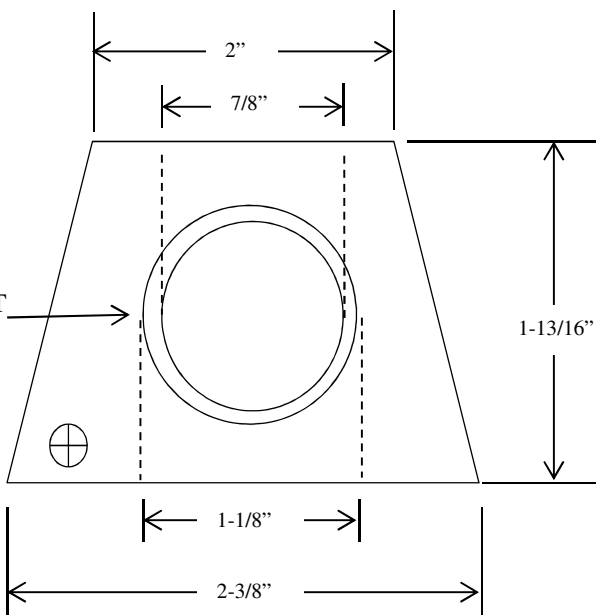

PBS-3 CONTROL STATION

- NEMA 1
- SURFACE MOUNT
- FULLY GUARDED
- THREE BUTTON CONTROL (OPEN-CLOSE-STOP) IN METAL ENCLOSURE
- BUTTON: 5 amp @ 120VAC
- 240VAC MAX GENERAL PURPOSE
- OPEN: NORMALLY OPEN
- CLOSE: NORMALLY OPEN
- STOP: NORMALLY CLOSED
- UL LISTED

DIMENSIONS

WIRING

230 Route 206, Suite 206
Flanders, NJ 07836
(800) 942-6682 * (973) 584-6682 Fax
info@mmtcinc.com