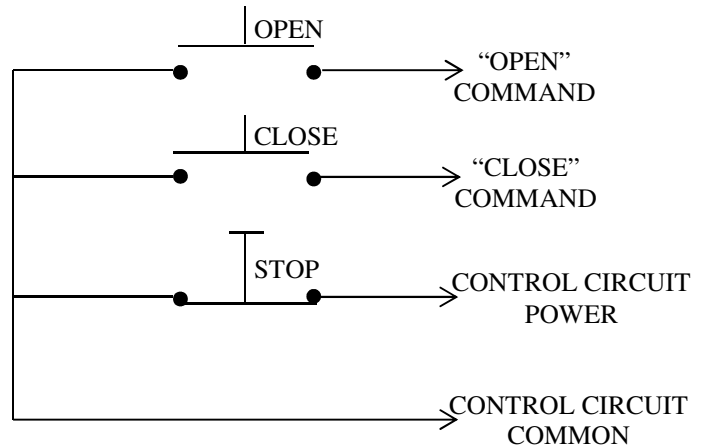

WIRING

230 Route 206, Suite 206
Flanders, NJ 07836
(800) 942-6682 * (973) 584-6682 Fax
info@mmtcinc.com