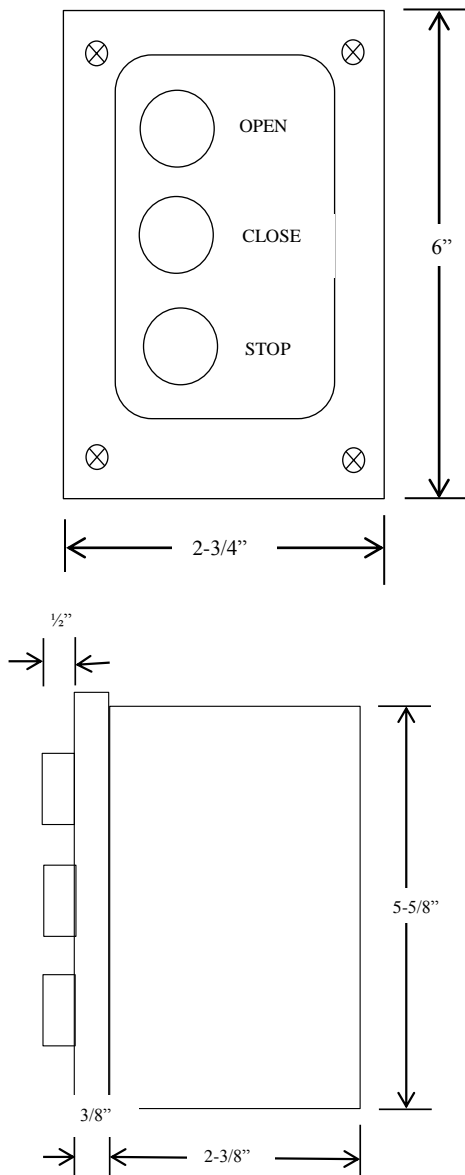

## EXTERIOR CONTROL STATION

- NEMA 3R, 4, 12
- SURFACE MOUNT
- FULLY GUARDED
- THREE BUTTON CONTROL (OPEN-CLOSE-STOP) IN ALUMINUM DIE CAST ENCLOSURE
- BUTTON: 6 amp @ 125/250VAC
- OPEN: NORMALLY OPEN
- CLOSE: NORMALLY OPEN
- STOP: NORMALLY CLOSED

## DIMENSIONS