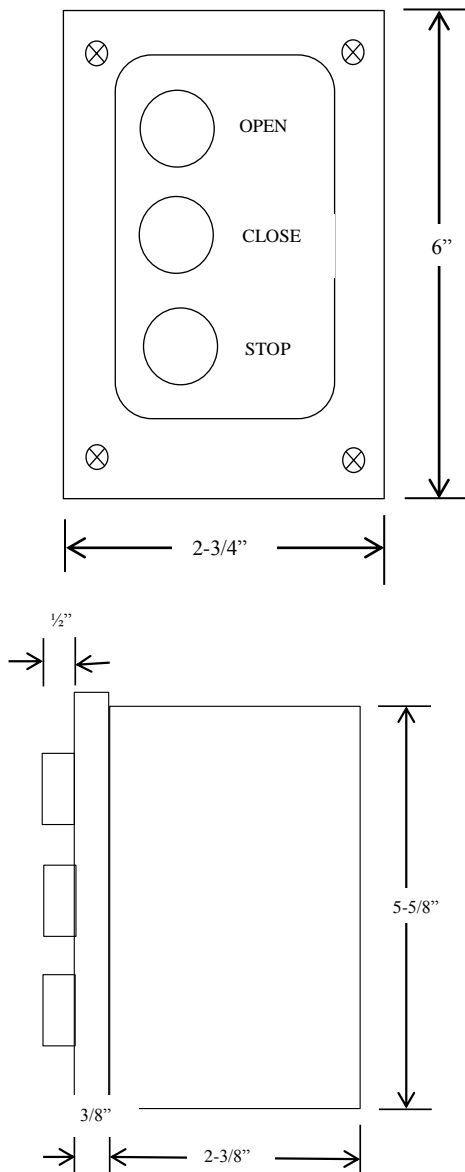

## EXTERIOR CONTROL STATION

- NEMA 3R, 4, 12
- SURFACE MOUNT
- FULLY GUARDED
- THREE BUTTON CONTROL (OPEN-CLOSE-STOP) IN ALUMINUM DIE CAST ENCLOSURE
- BUTTON: 6 amp @ 125/250VAC
- OPEN: NORMALLY OPEN
- CLOSE: NORMALLY OPEN
- STOP: NORMALLY CLOSED

## DIMENSIONS