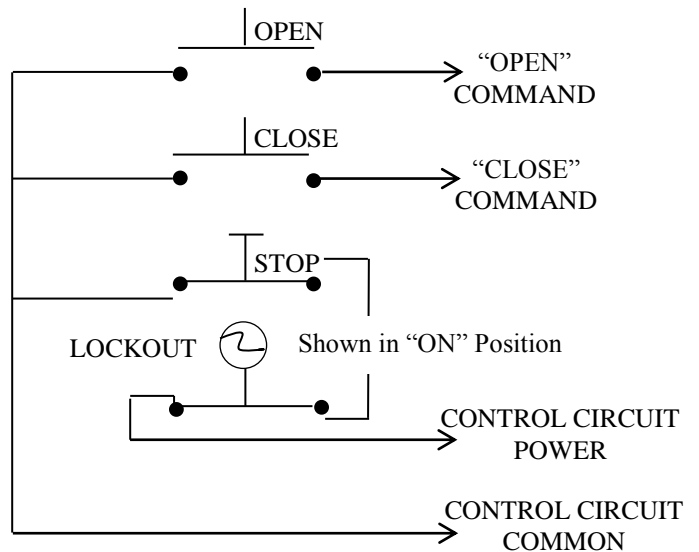

WIRING

230 Route 206, Suite 206
Flanders, NJ 07836
(800) 942-6682 * (973) 584-6682 Fax
info@mmtcinc.com