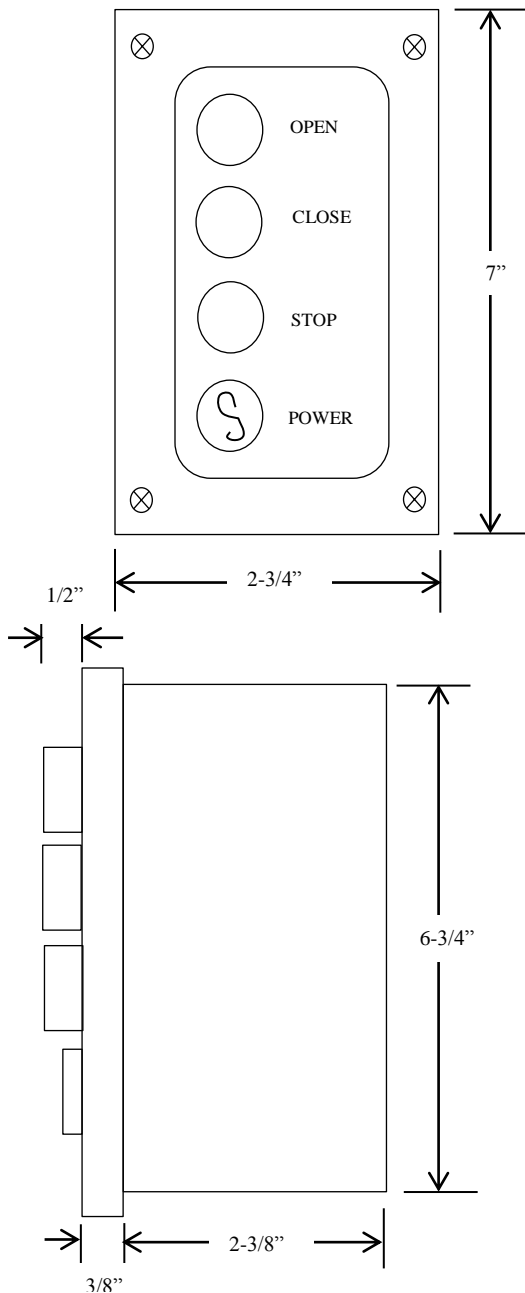

PBTL-3

EXTERIOR CONTROL STATION WITH KEYED LOCKOUT

- NEMA 3R, 4, 12
- SURFACE MOUNT
- FULLY GUARDED
- THREE BUTTON CONTROL (OPEN-CLOSE-STOP) WITH KEY LOCKOUT (ON-OFF) IN ALUMINUM DIE CAST ENCLOSURE
- BUTTON: 6 amp @ 125/250VAC
- OPEN: NORMALLY OPEN
- CLOSE: NORMALLY OPEN
- STOP: NORMALLY CLOSED
- KEYSWITCH: 4 amp @ 250VAC

DIMENSIONS

WIRING

230 Route 206, Suite 206
 Flanders, NJ 07836
 (800) 942-6682 * (973) 584-6682 Fax
 info@mmtcinc.com