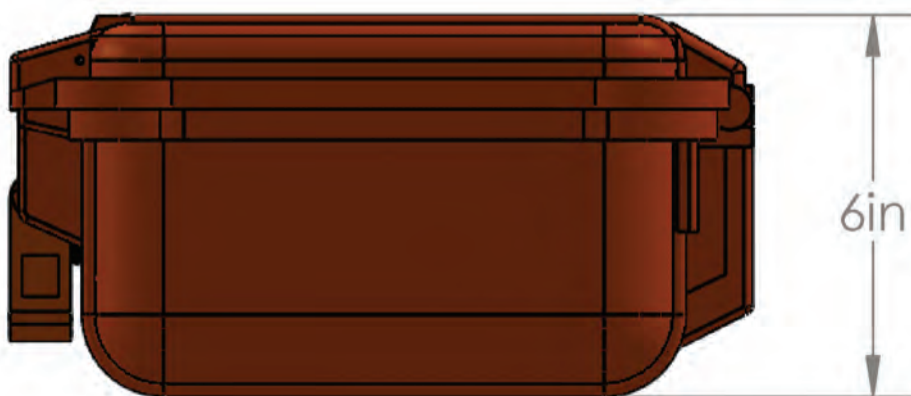

Ruggedized Mustering Kit

Sure-Fi Wiegand Wireless Bridge

- Ruggedized version of our Portable Access Point
- Perfect for temporary structures and short-term access control requirements
- Streamline OSHA evacuation guidelines
- No need to run wire or dig trenches to extend past the reach of your access control system
- Connect keypad to any existing Wiegand Access Control System
- Includes one Sure-Fi DS004 Wiegand Access Control System
- Available with optional Solar Charging

Works with any Wiegand protocol up to 64 bits

1 Wiegand inputs

2 relay Outputs (Wet or Dry)
Request to exit input (REX)

Top View

Side View

SPECIFICATIONS

- Pelican 1400 CASE
- Polymer o-ring seal for for watertight, crushproof, dustproof
- Easy open double throw latches
- Stainless steel padlock protectors
- Includes one Sure-Fi DS004 Wiegand Bridge System
- Connect to any local power, 85-205VAC range
- 12Vdc batter chargers/UPS (batteries not included)
- Available with optional solar charging