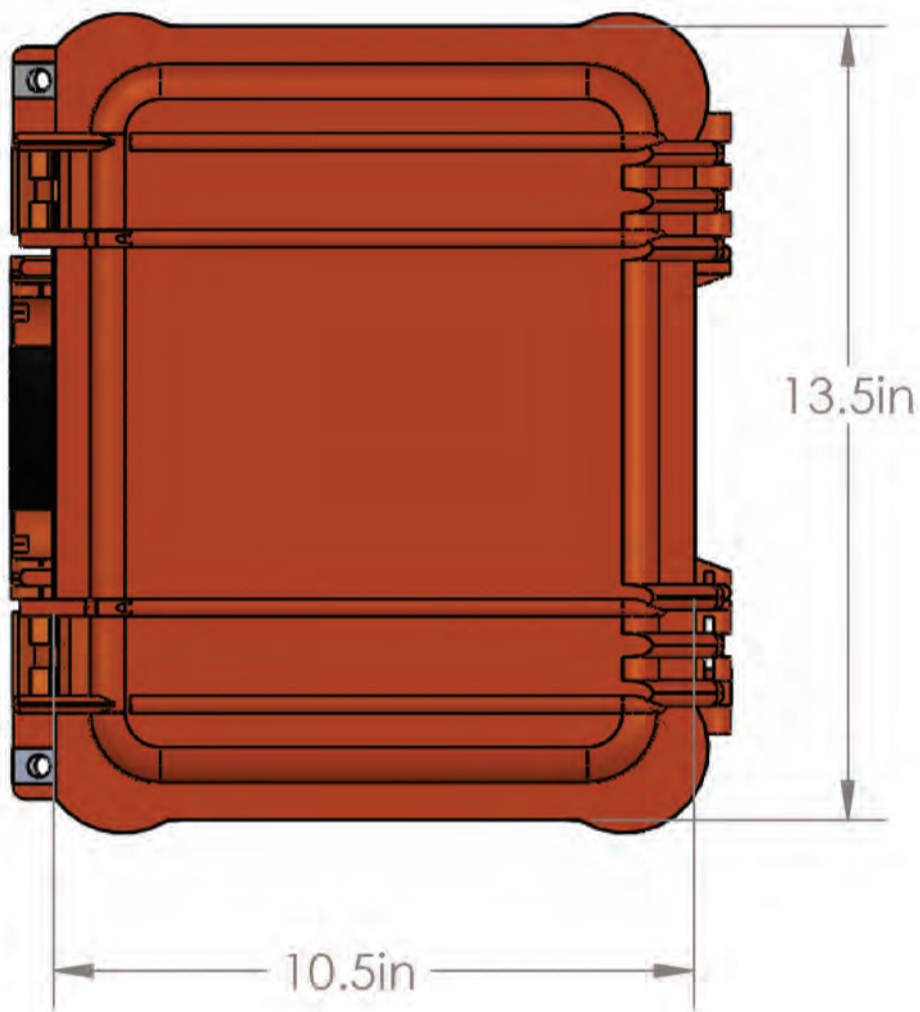

Ruggedized Mustering Kit

Sure-Fi Wiegand Wireless Bridge

- Ruggedized version of our Portable Access Point
- Perfect for temporary structures and short-term access control requirements
- Streamline OSHA evacuation guidelines
- No need to run wire or dig trenches to extend past the reach of your access control system
- Connect keypad to any existing Wiegand Access Control System
- Includes one Sure-Fi DS004 Wiegand Access Control System
- Available with optional Solar Charging

Works with any Wiegand protocol up to 64 bits

1 Wiegand inputs

2 relay Outputs (Wet or Dry)
Request to exit input (REX)

Top View

Side View

SPECIFICATIONS

- Pelican 1400 CASE
- Polymer o-ring seal for for watertight, crushproof, dustproof
- Easy open double throw latches
- Stainless steel padlock protectors
- Includes one Sure-Fi DS004 Wiegand Bridge System
- Connect to any local power, 85-205VAC range
- 12Vdc batter chargers/UPS (batteries not included)
- Available with optional solar charging