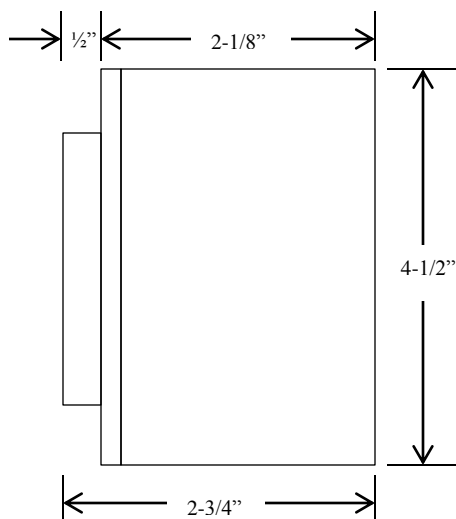

3BXC

CONTROL STATION WITH COVER

- NEMA 4
- SURFACE MOUNT WITH WEATHER PROTECTIVE COVER
- THREE BUTTON CONTROL (OPEN-CLOSE-STOP)
- BUTTON: 6 amp @ 125/250VAC
- OPEN: NORMALLY OPEN
- CLOSE: NORMALLY OPEN
- STOP: NORMALLY CLOSED

DIMENSIONS

WIRING

230 Route 206, Suite 206
 Flanders, NJ 07836
 (800) 942-6682 * (973) 584-6682 Fax
 info@mmtcinc.com