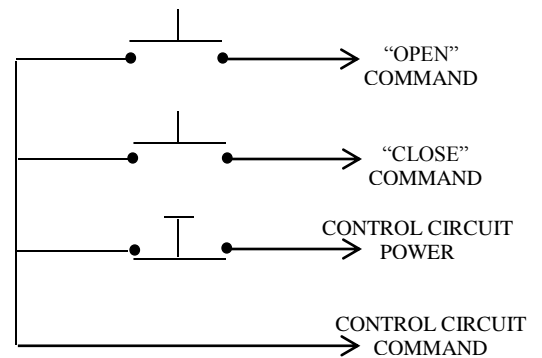

WIRING

230 Route 206, Suite 206
Flanders, NJ 07836
(800) 942-6682 * (973) 584-6682 Fax
info@mmtcinc.com