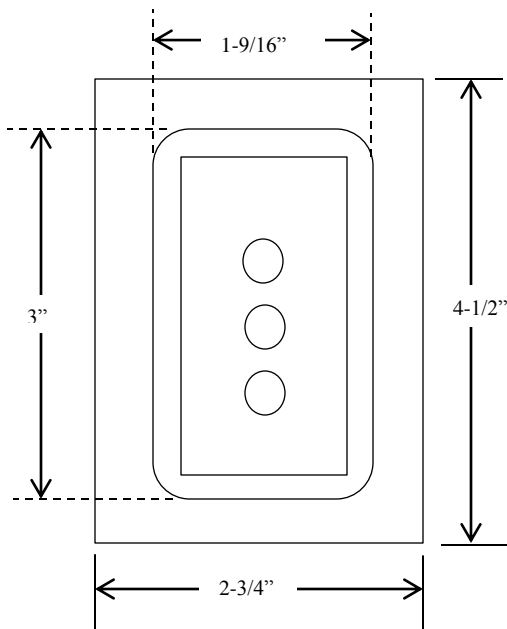

3BXC

CONTROL STATION WITH COVER

- NEMA 4
- SURFACE MOUNT WITH WEATHER PROTECTIVE COVER
- THREE BUTTON CONTROL (OPEN-CLOSE-STOP)
- BUTTON: 6 amp @ 125/250VAC
- OPEN: NORMALLY OPEN
- CLOSE: NORMALLY OPEN
- STOP: NORMALLY CLOSED

DIMENSIONS

WIRING

230 Route 206, Suite 206
 Flanders, NJ 07836
 (800) 942-6682 * (973) 584-6682 Fax
 info@mmtcinc.com